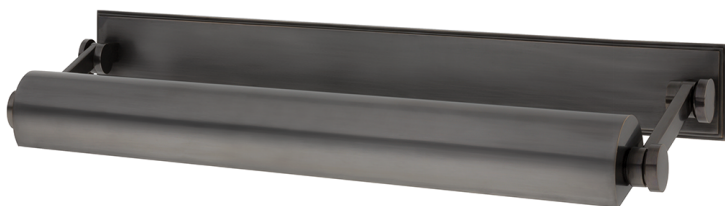

MERRICK

6022-DB

Smooth styling and superior functionality are Merrick's signature traits. We conceal the fixture's wiring behind a full-length solid brass backplate. Merrick's shade and arms can be adjusted to customize light direction.

FINISHES

AGED BRASS (AGB)
DISTRESSED BRONZE (DB)
POLISHED NICKEL (PN)

DIMENSIONS

Height: 3.5"
Width/Diameter: 24.5"
Minimum Height: 3.5"
Maximum Height: 8.75"
Canopy/Backplate: 0"
Hanging Type:
Product Weight: 8lb

GLASS

Attachment: N/A
Glass 1:
Glass 2:

LAMPING

Bulb 1
Bulb Included: No
Socket: E26 Medium Base
Bulb: T10-5.5 • 3 • 60 Watt Max

SHIPPING

Carton 1: 28" x 12" x 7"
Carton 1 Weight: 10lb
Shipping Method: Ground