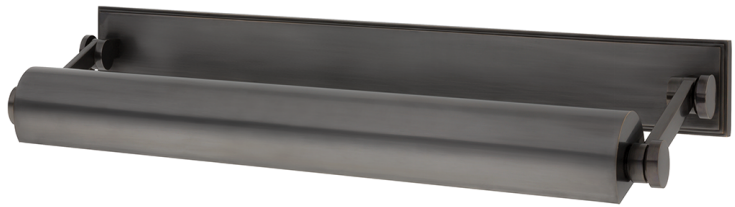

MERRICK

6022-DB

Smooth styling and superior functionality are Merrick's signature traits. We conceal the fixture's wiring behind a full-length solid brass backplate. Merrick's shade and arms can be adjusted to customize light direction.

FINISHES

AGED BRASS (AGB)
DISTRESSED BRONZE (DB)
POLISHED NICKEL (PN)

DIMENSIONS

Height: 3.5"
Width/Diameter: 24.5"
Minimum Height: 3.5"
Maximum Height: 8.75"
Canopy/Backplate: 0"
Hanging Type:
Product Weight: 8lb

GLASS

Attachment: N/A
Glass 1:
Glass 2:

LAMPING

Bulb 1
Bulb Included: No
Socket: E26 Medium Base
Bulb: T10-5.5 • 3 • 60 Watt Max
Voltage: 120 VAC
UL Rating: UL Damp

SHIPPING

Carton 1: 28" x 12" x 7"
Carton 1 Weight: 10lb
Shipping Method: Ground