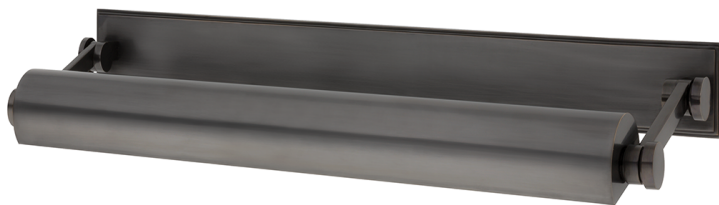

MERRICK

6022-DB

Smooth styling and superior functionality are Merrick's signature traits. We conceal the fixture's wiring behind a full-length solid brass backplate. Merrick's shade and arms can be adjusted to customize light direction.

FINISHES

AGED BRASS (AGB)
DISTRESSED BRONZE (DB)
POLISHED NICKEL (PN)
Coastal Suitable Finish (EPM): No

DIMENSIONS

Height: 3.5"
Width/Diameter: 24.5"
Minimum Height: 3.5"
Maximum Height: 8.75"
Product Weight: 8lb
Extension: 8.75"
Top to Center: 1.75"
Canopy/Backplate Shape: Rectangle
Sloped Ceiling Compatible: No
Living Finish: No
Uplight Only: Yes

Shade

Attachment: N/A

ELECTRICAL

Bulb 1

Bulb Included: No
Socket: E26 Medium Base
Bulb Type: T10-5.5
Max Wattage: 60
Bulb Quantity: 3
Bulb Included: No
Wire Length: 120"
Switch Type: N/A
Gem Box Required (2"x3"): Yes
Dark Sky: No