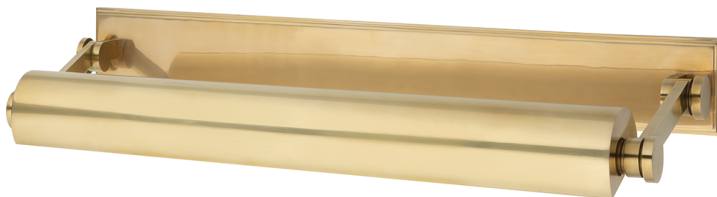

# MERRICK

6022-AGB

Smooth styling and superior functionality are Merrick's signature traits. We conceal the fixture's wiring behind a full-length solid brass backplate. Merrick's shade and arms can be adjusted to customize light direction.

## FINISHES

AGED BRASS (AGB)

DISTRESSED BRONZE (DB)

POLISHED NICKEL (PN)

Coastal Suitable Finish (EPM): No

## DIMENSIONS

Height: 3.5"

Width/Diameter: 24.5"

Minimum Height: 3.5"

Maximum Height: 8.75"

Product Weight: 8lb

Extension: 8.75"

Top to Center: 1.75"

Canopy/Backplate Shape: Rectangle

Sloped Ceiling Compatible: No

Living Finish: No

Uplight Only: Yes