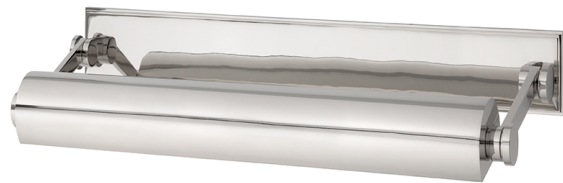

# MERRICK

6015-PN

Smooth styling and superior functionality are Merrick's signature traits. We conceal the fixture's wiring behind a full-length solid brass backplate. Merrick's shade and arms can be adjusted to customize light direction.

## FINISHES

AGED BRASS (AGB)  
DISTRESSED BRONZE (DB)  
POLISHED NICKEL (PN)

## DIMENSIONS

Height: 3.5"  
Width/Diameter: 17.5"  
Minimum Height: 3.5"  
Maximum Height: 8.75"  
Canopy/Backplate: 0"  
Hanging Type:  
Product Weight: 6lb