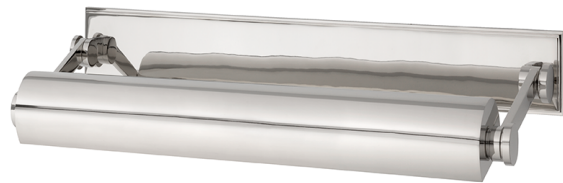

# MERRICK

6015-PN

Smooth styling and superior functionality are Merrick's signature traits. We conceal the fixture's wiring behind a full-length solid brass backplate. Merrick's shade and arms can be adjusted to customize light direction.

## FINISHES

DISTRESSED BRONZE (DB)  
POLISHED NICKEL (PN)

## DIMENSIONS

Height: 3.5"

Width/Diameter: 17.5"

Minimum Height: 3.5"

Maximum Height: 8.75"

Canopy/Backplate: 0"

Hanging Type:

Product Weight: 6lb

## GLASS

Attachment: N/A

Glass 1:

Glass 2: