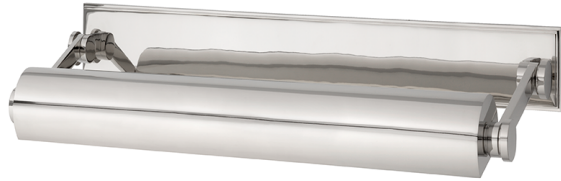

# MERRICK

6015-PN

Smooth styling and superior functionality are Merrick's signature traits. We conceal the fixture's wiring behind a full-length solid brass backplate. Merrick's shade and arms can be adjusted to customize light direction.

## FINISHES

DISTRESSED BRONZE (DB)

POLISHED NICKEL (PN)

## DIMENSIONS

Height: 3.5"

Width/Diameter: 17.5"

Minimum Height: 3.5"

Maximum Height: 8.75"

Canopy/Backplate: 0"

Hanging Type:

Product Weight: 6lb

## GLASS

Attachment: N/A

Glass 1:

Glass 2: