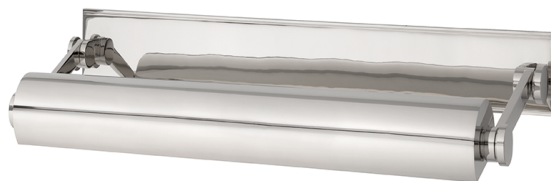

# MERRICK

6015-PN

Smooth styling and superior functionality are Merrick's signature traits. We conceal the fixture's wiring behind a full-length solid brass backplate. Merrick's shade and arms can be adjusted to customize light direction.

## FINISHES

**DISTRESSED BRONZE (DB)**  
**POLISHED NICKEL (PN)**

Coastal Suitable Finish (EPM): No

## DIMENSIONS

Height: 3.5"

Width/Diameter: 17.5"

Minimum Height: 3.5"

Maximum Height: 8.75"

Product Weight: 6lb

Extension: 8.75"

Top to Center: 1.75"

Canopy/Backplate Shape: Rectangle

Sloped Ceiling Compatible: No

Living Finish: No

Uplight Only: No