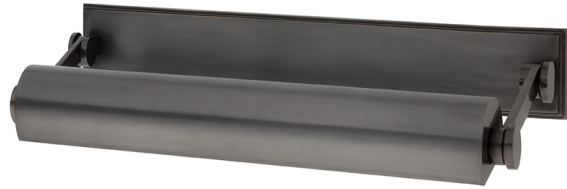

MERRICK

6015-DB

Smooth styling and superior functionality are Merrick's signature traits. We conceal the fixture's wiring behind a full-length solid brass backplate. Merrick's shade and arms can be adjusted to customize light direction.

FINISHES

DISTRESSED BRONZE (DB)

POLISHED NICKEL (PN)

DIMENSIONS

Height: 3.5"

Width/Diameter: 17.5"

Minimum Height: 3.5"

Maximum Height: 8.75"

Canopy/Backplate: 0"

Hanging Type:

Product Weight: 6lb

GLASS

Attachment: N/A

Glass 1:

Glass 2:

LAMPING