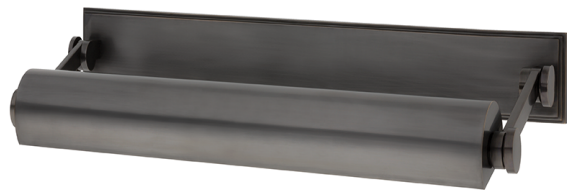

# MERRICK

6015-DB

Smooth styling and superior functionality are Merrick's signature traits. We conceal the fixture's wiring behind a full-length solid brass backplate. Merrick's shade and arms can be adjusted to customize light direction.

## DIMENSIONS

Height: 3.5"

Width/Diameter: 17.5"

Minimum Height: 3.5"

Maximum Height: 8.75"

Canopy/Backplate: 0"

Hanging Type:

Product Weight: 6lb

## GLASS

Attachment: N/A

Glass 1:

Glass 2: