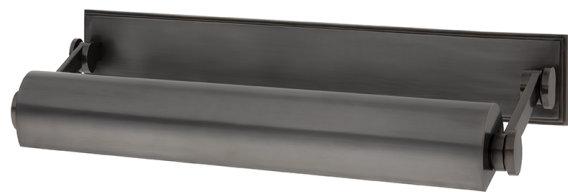

MERRICK

6015-DB

Smooth styling and superior functionality are Merrick's signature traits. We conceal the fixture's wiring behind a full-length solid brass backplate. Merrick's shade and arms can be adjusted to customize light direction.

FINISHES

DISTRESSED BRONZE (DB)
POLISHED NICKEL (PN)

DIMENSIONS

Height: 3.5"

Width/Diameter: 17.5"

Minimum Height: 3.5"

Maximum Height: 8.75"

Canopy/Backplate: 0"

Hanging Type:

Product Weight: 6lb

GLASS

Attachment: N/A

Glass 1:

Glass 2:

LAMPING

Bulb 1