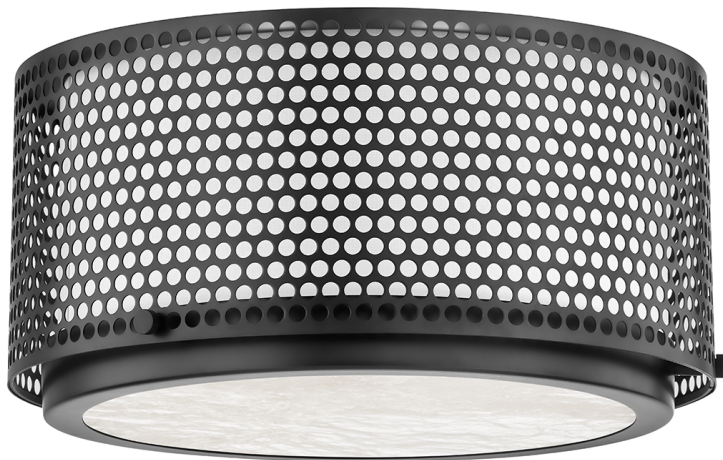

ORACLE

5914-BBR

Precision engineered, Oracle speaks to both modern and industrial design styles. A stunning combination of beauty and function, a simple, cylindrical shade is perfectly perforated to allow ample light to pour through in every direction. Available as a flush mount in two different sizes in Aged Brass and Black Brass.

*Due to the one-of-a-kind nature of the medium, exact colors and patterns may vary slightly from the image shown.

FINISHES

AGED BRASS (AGB)

BLACK BRONZE (BBR)

Coastal Suitable Finish (EPM): No

DIMENSIONS

Height: 7"

Width/Diameter: 14"

Canopy/Backplate: 4.75"

Product Weight: 9.5lb

Canopy/Backplate Shape: Round

Sloped Ceiling Compatible: No

Living Finish: No

Uplight Only: No

Shade

Shade 1: Linen

Shade 1 Top Width: 12.25"

Shade 1 Bottom L/W: 0" / 12.25"

Shade 1 Height: 6.25"

Shade 2: Alabaster

Replacement Glass Item #(s): SHD-005914

ELECTRICAL

Bulb 1