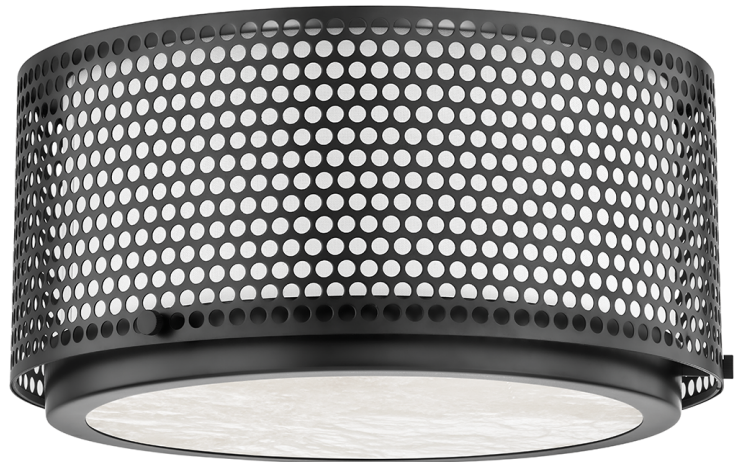

# ORACLE

5914-BBR

Precision engineered, Oracle speaks to both modern and industrial design styles. A stunning combination of beauty and function, a simple, cylindrical shade is perfectly perforated to allow ample light to pour through in every direction. Available as a flush mount in two different sizes in Aged Brass and Black Brass.

## FINISHES

AGED BRASS (AGB)  
BLACK BRONZE (BBR)

## DIMENSIONS

Height: 7"

Width/Diameter: 14"

Canopy/Backplate: 4.75"

Hanging Type:

Product Weight: 9.5lb

## GLASS

Attachment:

Glass 1: Linen

Glass 2: Alabaster