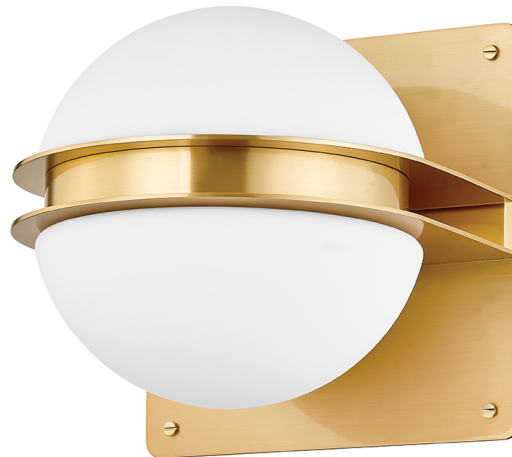

# RUDOLF

5900-AGB

Rudolf's soft square backplate splits and projects to carry two half-round opal etched shades connected by a sleek band of Aged Brass metalwork, creating a masterful illusion of a single globe hugged by a metal belt. ScREW details at each corner of the backplate add to the high-end, tailored feel of the piece.

## FINISHES

AGED BRASS (AGB)

## DIMENSIONS

Height: 10"

Width/Diameter: 10"

Canopy/Backplate: 0"

Hanging Type:

Product Weight: 14.7lb

## GLASS

Attachment:

Glass 1: Glass

Glass 2: