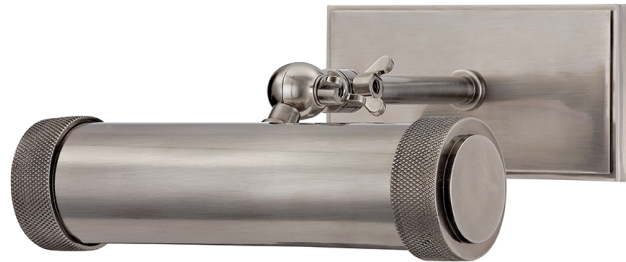

RIDGEWOOD

5808-HN

Ridgewood is for those who relish manual functionality and tactile details. It sets a tube within a tube, allowing you to control its length. Knurled knobs and ends to the metal scroll are not merely decorative—they reposition length of light and angle of illumination.

FINISHES

AGED BRASS (AGB)
DISTRESSED BRONZE (DB)
HISTORIC NICKEL (HN)

DIMENSIONS

Height: 4.5"
Width/Diameter: 8.5"
Minimum Height: 7.5"
Maximum Height: 10.5"
Canopy/Backplate: 0"
Hanging Type:
Product Weight: 2lb

GLASS

Attachment: N/A
Glass 1: Steel
Glass 2:

LAMPING

Bulb 1
Bulb Included: No
Socket: E26 Medium Base
Bulb: T10-5.5 • 1 • 25 Watt Max

SHIPPING

Carton 1: 13" x 12" x 7"
Carton 1 Weight: 4lb
Shipping Method: Ground