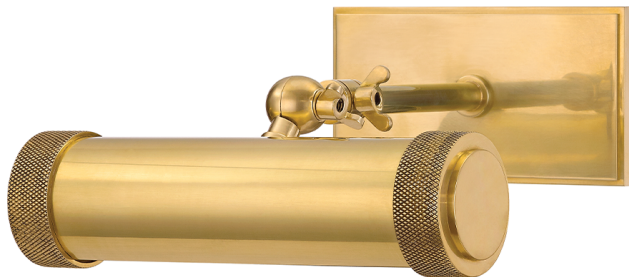

RIDGEWOOD

5808-AGB

Ridgewood is for those who relish manual functionality and tactile details. It sets a tube within a tube, allowing you to control its length. Knurled knobs and ends to the metal scroll are not merely decorative—they reposition length of light and angle of illumination.

FINISHES

AGED BRASS

DIMENSIONS

Height: 4.5"

Width/Diameter: 8.5"

Canopy/Backplate: 3.25"

Product Weight: 2lb

Extension: 7.5"

Top to Center: 1.75"

Canopy/Backplate Shape: Rectangle

Sloped Ceiling Compatible: No

Living Finish: No

Uplight Only: Yes

Shade

Shade 1: Steel

Shade 1 Finish: Aged Brass

Shade 1 Top Length: 8.5"

Shade 1 Top Width: 2"

Shade 1 Bottom L/W: 8.5" / 2"

Shade 1 Height: 2"

ELECTRICAL

Bulb 1

Bulb Included: No

Socket: E26 Medium Base