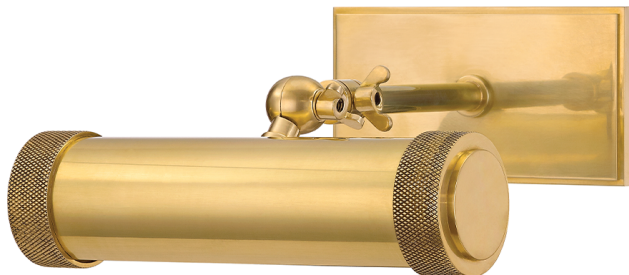

RIDGEWOOD

5808-AGB

Ridgewood is for those who relish manual functionality and tactile details. It sets a tube within a tube, allowing you to control its length. Knurled knobs and ends to the metal scroll are not merely decorative—they reposition length of light and angle of illumination.

FINISHES

AGED BRASS (AGB)

DISTRESSED BRONZE (DB)

HISTORIC NICKEL (HN)

Coastal Suitable Finish (EPM): No

DIMENSIONS

Height: 4.5"

Width/Diameter: 8.5"

Minimum Height: 7.5"

Maximum Height: 10.5"

Product Weight: 2lb

Extension: 7.5"

Top to Center: 1.75"

Canopy/Backplate Shape: Rectangle

Sloped Ceiling Compatible: No

Living Finish: No

Uplight Only: Yes

Shade

Attachment: N/A

Shade 1: Steel

Shade 1 Top Length: 8.5"

Shade 1 Top Width: 2"

Shade 1 Bottom L/W: 8.5" / 2"

Shade 1 Height: 2"