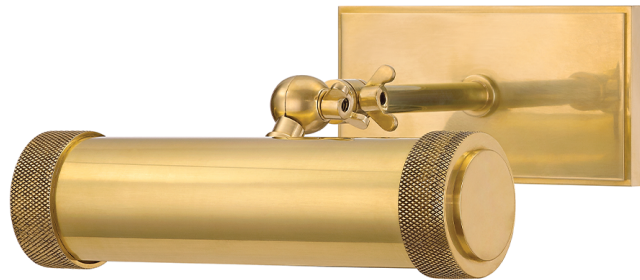

RIDGEWOOD

5808-AGB

Ridgewood is for those who relish manual functionality and tactile details. It sets a tube within a tube, allowing you to control its length. Knurled knobs and ends to the metal scroll are not merely decorative—they reposition length of light and angle of illumination.

FINISHES

AGED BRASS (AGB)
DISTRESSED BRONZE (DB)
HISTORIC NICKEL (HN)

DIMENSIONS

Height: 4.5"
Width/Diameter: 8.5"
Minimum Height: 7.5"
Maximum Height: 10.5"
Canopy/Backplate: 0"
Hanging Type:
Product Weight: 2lb

GLASS

Attachment: N/A
Glass 1: Steel
Glass 2:

LAMPING

Bulb 1
Bulb Included: No
Socket: E26 Medium Base
Bulb: T10-5.5 • 1 • 25 Watt Max

SHIPPING

Carton 1: 13" x 12" x 7"
Carton 1 Weight: 4lb
Shipping Method: Ground