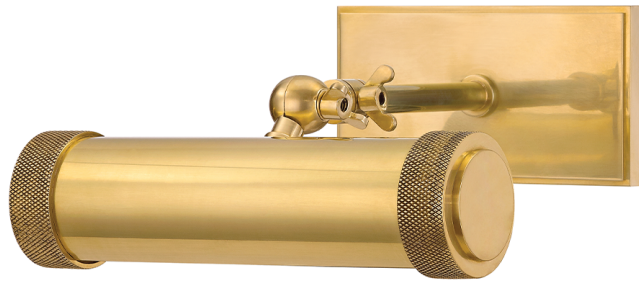

RIDGEWOOD

5808-AGB

Ridgewood is for those who relish manual functionality and tactile details. It sets a tube within a tube, allowing you to control its length. Knurled knobs and ends to the metal scroll are not merely decorative—they reposition length of light and angle of illumination.

FINISHES

AGED BRASS (AGB)
DISTRESSED BRONZE (DB)
HISTORIC NICKEL (HN)

DIMENSIONS

Height: 4.5"
Width/Diameter: 8.5"
Minimum Height: 7.5"
Maximum Height: 10.5"
Canopy/Backplate: 0"
Hanging Type:
Product Weight: 2lb

GLASS

Attachment: N/A
Glass 1: Steel
Glass 2:

LAMPING

Bulb 1
Bulb Included: No
Socket: E26 Medium Base
Bulb: T10-5.5 • 1 • 25 Watt Max
Voltage: 120 VAC
UL Rating: UL Damp

SHIPPING

Carton 1: 13" x 12" x 7"
Carton 1 Weight: 4lb
Shipping Method: Ground