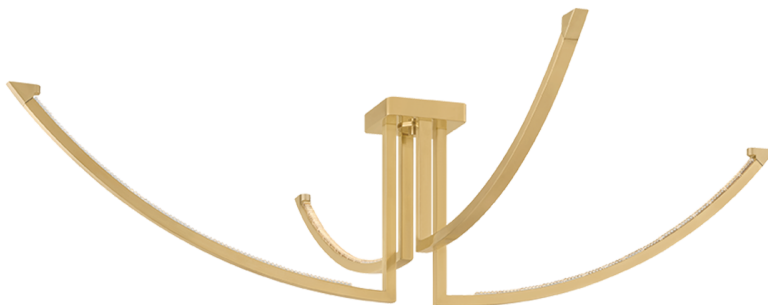

FRANKFURT

567-60-VB

Frankfurt pushes close-to-ceiling lighting into new territory with its bespoke, architectural silhouette. Finished in Vintage Brass, four streamlined arms sweep into geometric arcs, creating a sculptural composition of light. A cast-glass channel along the top of each curve sends illumination skyward, washing the ceiling in an atmospheric glow. Available in three sizes.

FINISHES

VINTAGE BRASS

DIMENSIONS

Height: 14.5"

Width/Diameter: 60"

Length: 60"

Canopy/Backplate: 6.25"

Product Weight: 21lb

Canopy/Backplate Shape: Square

Sloped Ceiling Compatible: No

Living Finish: No

Uplight Only: No

Shade

Shade 1: Glass

Shade 1 Finish: Piastre

Shade 1 Top Length: 1.75"

Shade 1 Top Width: 0.75"

Shade 1 Bottom L/W: 1.75" / 0.75"

Shade 1 Height: 0.5"

ELECTRICAL

Bulb 1

Bulb Included: N/A

Socket: Integrated LED

Max Wattage: 47