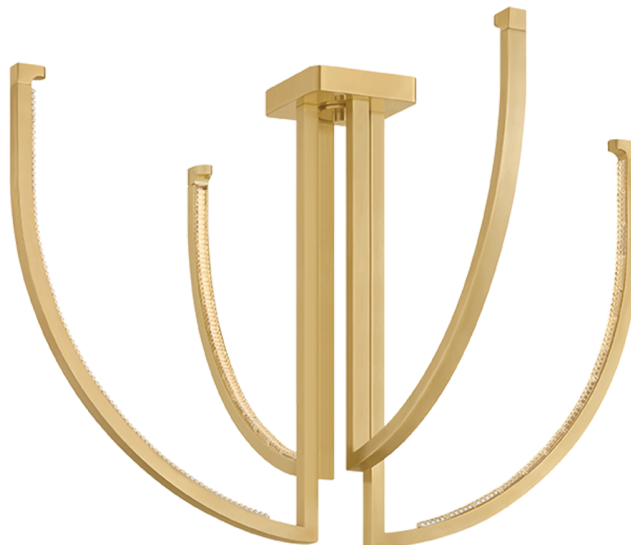

FRANKFURT

567-36-VB

Frankfurt pushes close-to-ceiling lighting into new territory with its bespoke, architectural silhouette. Finished in Vintage Brass, four streamlined arms sweep into geometric arcs, creating a sculptural composition of light. A cast-glass channel along the top of each curve sends illumination skyward, washing the ceiling in an atmospheric glow. Available in three sizes.

FINISHES

VINTAGE BRASS

DIMENSIONS

Height: 24"

Width/Diameter: 36"

Length: 36"

Canopy/Backplate: 6.25"

Product Weight: 22lb

Canopy/Backplate Shape: Round

Sloped Ceiling Compatible: No

Living Finish: No

Uplight Only: No

Shade

Shade 1: Glass

Shade 1 Finish: Piastre

Shade 1 Top Length: 1.75"

Shade 1 Top Width: 0.75"

Shade 1 Bottom L/W: 1.75" / 0.75"

Shade 1 Height: 0.5"

ELECTRICAL

Bulb 1

Bulb Included: N/A

Socket: Integrated LED

Max Wattage: 46