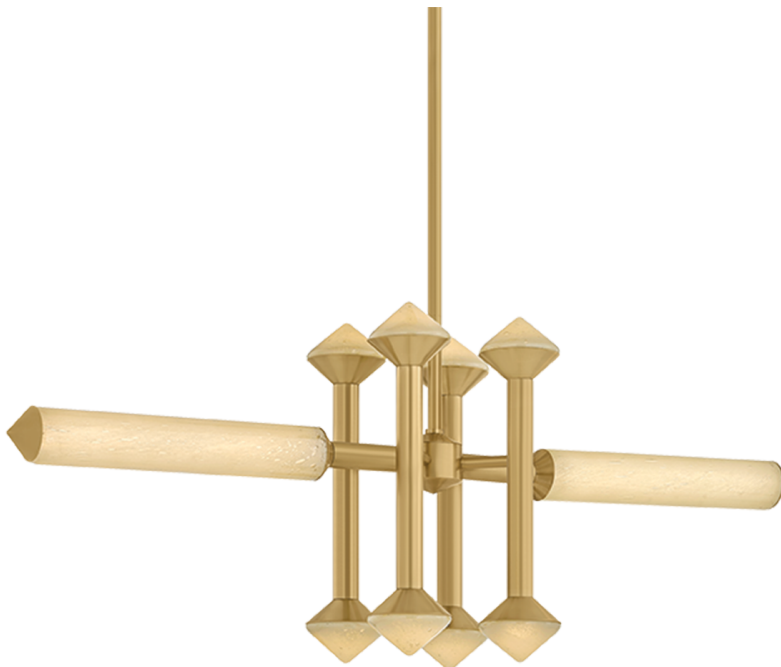

HYDRA

565-10-VB

The Hydra family draws inspiration from the architectural precision of scaffolding, translating structural geometry into a bold lighting moment. Angular arms intersect, while conical cloud seeded champagne glass shades diffuse light in a multidirectional output. Finished in Vintage Brass, Hydra is available as a 2-light wall sconce, a 10-light linear, and a 12-light chandelier.

FINISHES

VINTAGE BRASS

DIMENSIONS

Height: 18"

Width/Diameter: 47.75"

Length: 11"

Minimum Height: 24.5"

Maximum Height: 57.5"

Canopy/Backplate: 6"

Hanging Type: 1-6" / 2-12" / 1-18" Stems

Product Weight: 21lb

Canopy/Backplate Shape: Round

Sloped Ceiling Compatible: No

Living Finish: No

Uplight Only: No

Shade

Shade 1: Glass

Shade 1 Finish: Champagne Opal Seeded

Shade 1 Top Width: 2.75"

Shade 1 Height: 16.25"

Shade 2: Glass

Shade 2 Finish: Champagne Opal Seeded

Shade 2 Top Width: 4.25"

Shade 2 Height: 2.5"