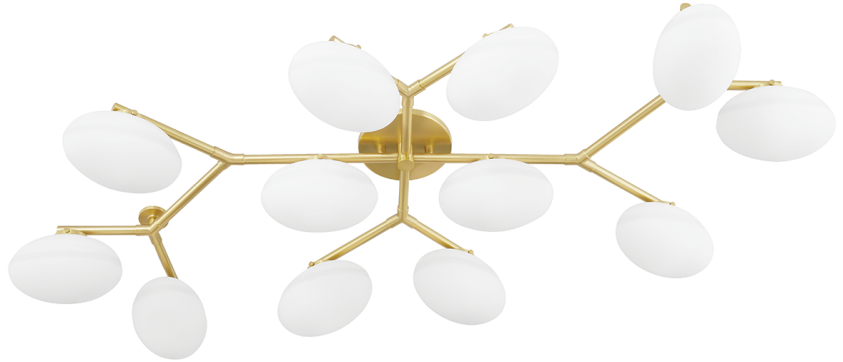

## FINISHES

AGED BRASS (AGB)

OLD BRONZE (OB)

POLISHED NICKEL (PN)

Coastal Suitable Finish (EPM): No

---

## DIMENSIONS

Height: 7.75"

Width/Diameter: 33.75"

Length: 59.38"

Canopy/Backplate: 7"

Product Weight: 31.2lb

Top to Center: 3.5"

Sloped Ceiling Compatible: No

## Shade

Shade 1: Glass

Shade 1 Finish: Opal Shiny

Shade 1 Top Length: 8.25"

Shade 1 Top Width: 5.5"

Shade 1 Height: 5.5"

Replacement Glass Item #(s): GLS-005530

---