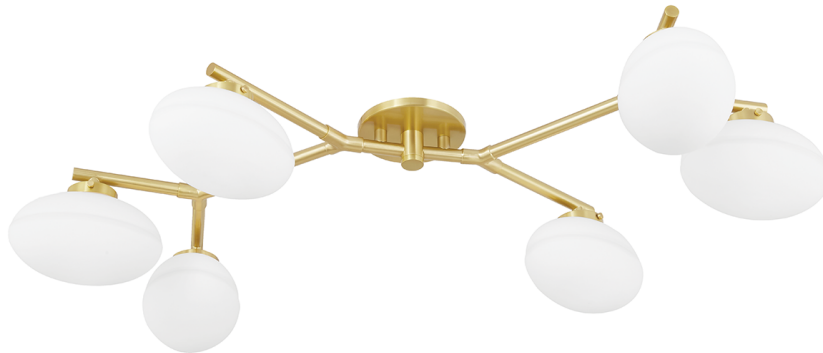

WAGNER

5541-AGB

FINISHES

AGED BRASS (AGB)

OLD BRONZE (OB)

POLISHED NICKEL (PN)

Coastal Suitable Finish (EPM): No

DIMENSIONS

Height: 7.75"

Width/Diameter: 33.75"

Length: 40.88"

Canopy/Backplate: 6"

Product Weight: 18.3lb

Top to Center: 3"

Canopy/Backplate Shape: Round

Sloped Ceiling Compatible: No

Living Finish: No

Uplight Only: No

Shade

Shade 1: Glass

Shade 1 Top Length: 8.25"

Shade 1 Top Width: 5.5"

Shade 1 Height: 5.5"

Replacement Glass Item #(s): GLS-005530

ELECTRICAL

Bulb 1

Bulb Included: No

Socket: E12 Candelabra Base

Bulb Type: G16.5

Max Wattage: 8

Bulb Quantity: 6

Bulb Included: No