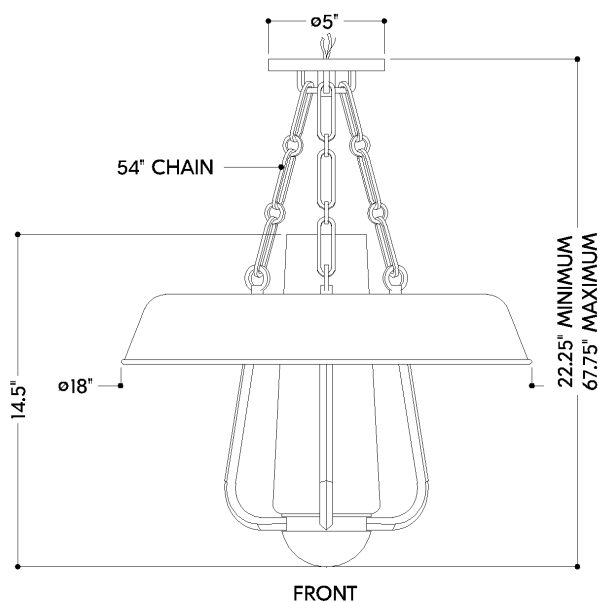

FINISHES

AGED BRASS

Coastal Suitable Finish (EPM): No

DIMENSIONS

Height: 14.5"

Width/Diameter: 18"

Minimum Height: 22.25"

Maximum Height: 67.75"

Canopy/Backplate: 5"

Product Weight: 11.73lb

Canopy/Backplate Shape: Round

Sloped Ceiling Compatible: No

Living Finish: Yes

Uplight Only: No

Shade

Shade 1: Glass

Shade 1 Finish: Opal Shiny

Shade 1 Top Width: 3.5"

Shade 1 Bottom L/W: 0" / 4.75"

Shade 1 Height: 12.75"

Shade 2: Steel

Shade 2 Top Width: 18"

Shade 2 Height: 3"

ELECTRICAL

Gem Box Required (2"x3"): No

Dark Sky: No

SHIPPING

Carton 1: 21" x 21" x 18"

Carton 1 Weight: 16lb

Shipping Method: Ground

Country of Origin: CN

HUDSON VALLEY
LIGHTING GROUP