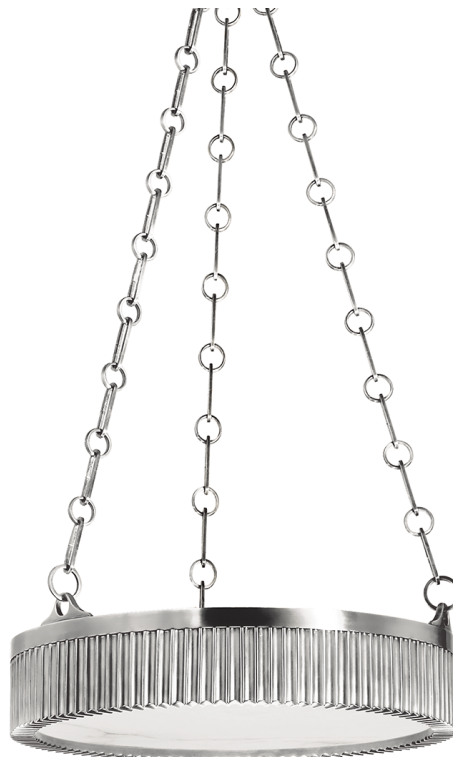

LYNDEN

516-PN

*Due to the one-of-a-kind nature of the medium, exact colors and patterns may vary slightly from the image shown.

FINISHES

AGED BRASS (AGB)
ANTIQUÉ NICKEL (AN)
POLISHED NICKEL (PN)
Coastal Suitable Finish (EPM): No

DIMENSIONS

Height: 11.25"
Width/Diameter: 16"
Minimum Height: 13.5"
Maximum Height: 30.5"
Canopy/Backplate: 5"
Product Weight: 18lb
Canopy/Backplate Shape: Round
Sloped Ceiling Compatible: No
Living Finish: No
Uplight Only: No

Shade

Attachment: N/A
Shade 1: Alabaster
Shade 1 Finish: Polished Nickel
Shade 1 Bottom L/W: 0" / 14.125"
Replacement Glass Item #(s): ALA-000516

ELECTRICAL

Bulb 1

Bulb Included: No
Socket: E12 Candelabra Base
Bulb Type: B11
Max Wattage: 40
Bulb Quantity: 4
Bulb Included: No
Wire Length: 120"
Gem Box Required (2"x3"): No
Dark Sky: No