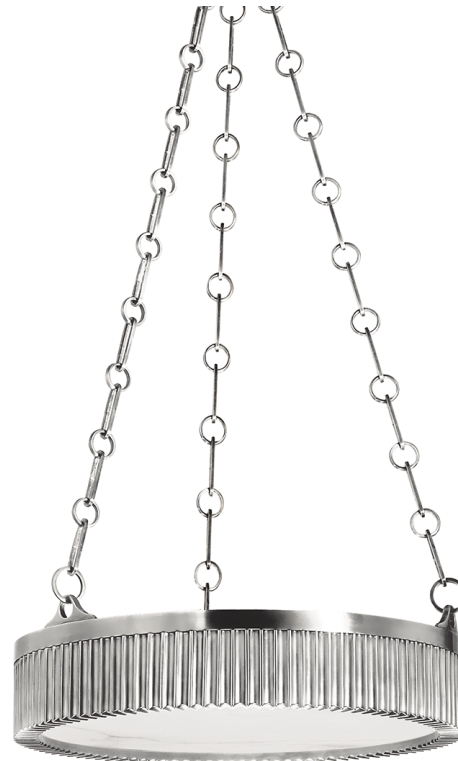

# LYNDEN

516-PN

\*Due to the one-of-a-kind nature of the medium, exact colors and patterns may vary slightly from the image shown.

## FINISHES

---

AGED BRASS (AGB)  
ANTIQUÉ NICKEL (AN)  
POLISHED NICKEL (PN)

## DIMENSIONS

---

Height: 11.25"  
Width/Diameter: 16"  
Minimum Height: 13.5"  
Maximum Height: 30.5"  
Canopy/Backplate: 5"  
Hanging Type:  
Product Weight: 18lb

## GLASS

---

Attachment: N/A  
Glass 1: Alabaster  
Glass 2: