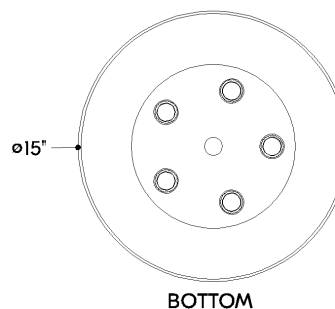

FRONT

BOTTOM