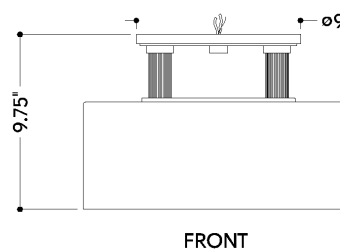

CRYSTLER

5135-AGB

Leaning into the visually tailored sensibilities, the Crystler flush mount features sleek geometries and sophisticated materials. A cluster of elongated socket cups in an Aged Brass finish pierces through a smoke glass shade to create a striking, stylish statement. Whether you opt for 3 or 5 lights, the density of the circular cluster packs a large punch of light into a small amount of space.

FINISHES

AGED BRASS

Coastal Suitable Finish (EPM): No

DIMENSIONS

Height: 9.75"

Width/Diameter: 15"

Canopy/Backplate: 9"

Product Weight: 8.26lb

Canopy/Backplate Shape: Round

Sloped Ceiling Compatible: No

Living Finish: No

Uplight Only: No

Shade

Shade 1: Glass

Shade 1 Finish: Clear Smoke

Shade 1 Top Width: 15"

Shade 1 Height: 6"

ELECTRICAL

Bulb 1

Bulb Included: No

Socket: E12 Candelabra Base

Bulb Type: T8-3.5

Max Wattage: 8

Bulb Quantity: 5

Bulb Included: No

Wire Length: 7"

Cord Type: B & W TEFLON W/ GROUND WIRE

Gem Box Required (2"x3"): No

Dark Sky: No

SHIPPING

Carton 1: 18" x 18" x 14"

Carton 1 Weight: 13lb

Shipping Method: Ground

Country of Origin: VN