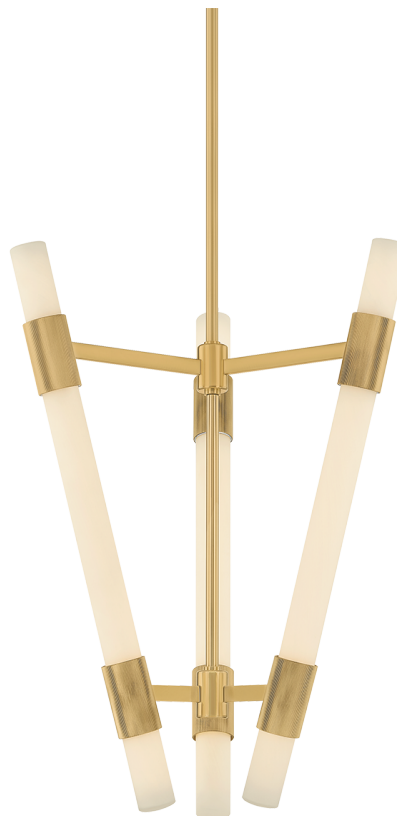

KRAKOW

509-22-VB

FINISHES

VINTAGE BRASS

DIMENSIONS

Height: 27.25"
Width/Diameter: 22.25"
Minimum Height: 32"
Maximum Height: 73.25"
Canopy/Backplate: 6.25"
Hanging Type: 1-6" / 2-12" / 1-18" Stems
Product Weight: 14.553lb
Canopy/Backplate Shape: Round
Sloped Ceiling Compatible: No
Living Finish: Yes
Uplight Only: No

Shade

Shade 1: Glass
Shade 1 Finish: Matte Cloud
Shade 1 Top Width: 1.75"
Shade 1 Height: 21.25"
Shade 2: Glass
Shade 2 Finish: Matte Cloud
Shade 2 Top Width: 1.75"
Shade 2 Height: 4.25"

ELECTRICAL

Bulb 1

Bulb Included: N/A
Socket: Integrated LED
Bulb Type: LED
Max Wattage: 28
Bulb Quantity: 3
Wire Length: 144"
Cord Type: B & W TEFLON W/ GROUND WIRE
Dimmer Type: TRIAC, 0-10 VOLT
Gem Box Required (2"x3"): No
Dark Sky: No
CRI: 90
Color Temp.: 2700k
Lumens: 1400
Title 24: No
Field Serviceable: Yes

SHIPPING

Carton 1: 25" x 20" x 11"
Carton 1 Weight: 25lb
Shipping Method: Ground
Country of Origin: VN

FRONT