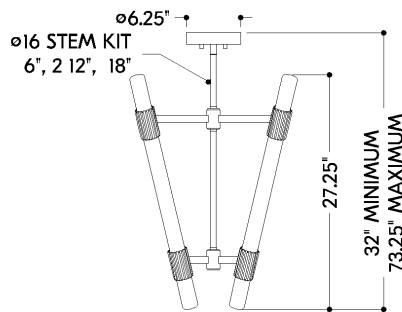

## DIMENSIONS

Height: 27.25"  
Width/Diameter: 22.25"  
Minimum Height: 32"  
Maximum Height: 73.25"  
Canopy/Backplate: 6.25"  
Hanging Type: 1-6" / 2-12" / 1-18" Stems  
Product Weight: 14.553lb  
Canopy/Backplate Shape: Round  
Sloped Ceiling Compatible: No  
Living Finish: Yes  
Uplight Only: No

## Shade

Shade 1: Glass  
Shade 1 Finish: Matte Cloud  
Shade 1 Top Width: 1.75"  
Shade 1 Height: 21.25"  
Shade 2: Glass  
Shade 2 Finish: Matte Cloud  
Shade 2 Top Width: 1.75"  
Shade 2 Height: 4.25"

### Bulb 1

Bulb Included: N/A  
Socket: Integrated LED  
Bulb Type: LED  
Max Wattage: 28  
Bulb Quantity: 3  
Wire Length: 144"  
Cord Type: B & W TEFLON W/ GROUND WIRE  
Dimmer Type: TRIAC, 0-10 VOLT  
Gem Box Required (2"x3"): No  
Dark Sky: No  
CRI: 90  
Color Temp.: 2700k  
Lumens: 1400  
Title 24: No  
Field Serviceable: Yes

## SHIPPING

Carton 1: 25" x 20" x 11"  
Carton 1 Weight: 25lb  
Shipping Method: Ground  
Country of Origin: VN

FRONT

BOTTOM