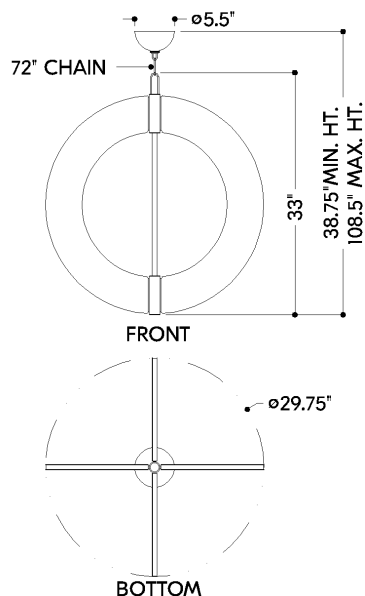

SAMOS

507-30-VB

FINISHES

VINTAGE BRASS

DIMENSIONS

Height: 33"
Width/Diameter: 29.75"
Minimum Height: 38.5"
Maximum Height: 108.5"
Canopy/Backplate: 5.5"
Hanging Type: 72" Chain
Product Weight: 37.44lb
Canopy/Backplate Shape: Round
Sloped Ceiling Compatible: Yes
Living Finish: Yes
Uplight Only: No

Shade

Shade 1: Acrylic
Shade 1 Finish: Opal Matte

ELECTRICAL

Bulb 1

Bulb Included: N/A
Socket: Integrated LED
Bulb Type: LED
Max Wattage: 45
Bulb Quantity: 4
Wire Length: 144"
Cord Type: SPT-1 SILVER W/ TINNED GROUND WIRE
Dimmer Type: TRIAC, 0-10 VOLT
Gem Box Required (2"x3"): No
Dark Sky: No
CRI: 90
Color Temp.: 2700k
Lumens: 1850
Title 24: No
Field Serviceable: Yes

SHIPPING

Carton 1: 26" x 26" x 36"
Carton 1 Weight: 60lb
Shipping Method: Truck Only
Country of Origin: VN