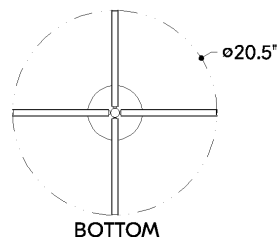

SAMOS

507-21-VB

FINISHES

VINTAGE BRASS

DIMENSIONS

Height: 22.5"
Width/Diameter: 20.5"
Minimum Height: 28.25"
Maximum Height: 97.5"
Canopy/Backplate: 5.5"
Hanging Type: 72" Chain
Product Weight: 20.9696lb
Canopy/Backplate Shape: Round
Sloped Ceiling Compatible: Yes
Living Finish: Yes
Uplight Only: No

Shade

Shade 1: Acrylic
Shade 1 Finish: Opal Matte

ELECTRICAL

Bulb 1

Bulb Included: N/A
Socket: Integrated LED
Bulb Type: LED
Max Wattage: 28
Bulb Quantity: 4
Wire Length: 144"
Cord Type: SPT-1 SILVER W/ TINNED GROUND WIRE
Dimmer Type: TRIAC, 0-10 VOLT
Gem Box Required (2"x3"): No
Dark Sky: No
CRI: 90
Color Temp.: 2700k
Lumens: 1500
Title 24: No
Field Serviceable: Yes

SHIPPING

Carton 1: 19" x 19" x 25"
Carton 1 Weight: 26lb
Shipping Method: Ground
Country of Origin: VN