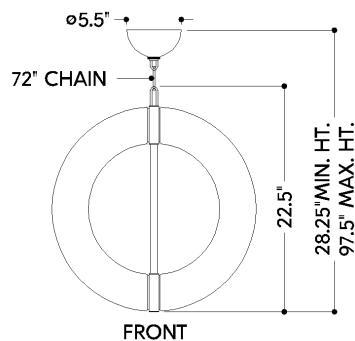

## DIMENSIONS

Height: 22.5"  
Width/Diameter: 20.5"  
Minimum Height: 28.25"  
Maximum Height: 97.5"  
Canopy/Backplate: 5.5"  
Hanging Type: 72" Chain  
Product Weight: 20.9696lb  
Canopy/Backplate Shape: Round  
Sloped Ceiling Compatible: Yes  
Living Finish: Yes  
Uplight Only: No

### Bulb 1

Bulb Included: N/A  
Socket: Integrated LED  
Bulb Type: LED  
Max Wattage: 28  
Bulb Quantity: 4  
Wire Length: 144"  
Cord Type: SPT-1 SILVER W/ TINNED GROUND WIRE  
Dimmer Type: TRIAC, 0-10 VOLT  
Gem Box Required (2"x3"): No  
Dark Sky: No  
CRI: 90  
Color Temp.: 2700k  
Lumens: 1500  
Title 24: No  
Field Serviceable: Yes

## SHIPPING

Carton 1: 19" x 19" x 25"  
Carton 1 Weight: 26lb  
Shipping Method: Ground  
Country of Origin: VN