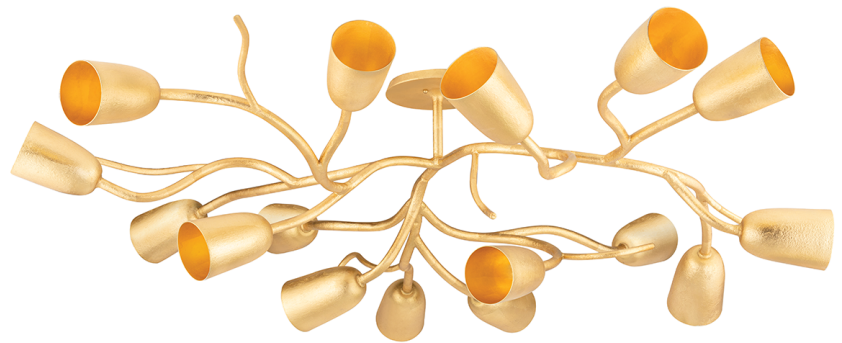

VINE

5067-GL

FINISHES

GOLD LEAF (GL)
WHITE PLASTER (WP)

DIMENSIONS

Height: 21.5"

Width/Diameter: 67"

Canopy/Backplate: 0"

Hanging Type:

Product Weight: 27.5lb

GLASS

Attachment:

Glass 1:

Glass 2:

LAMPING

Bulb 1

Bulb Included: No

Socket: E26 Medium Base

Bulb: 16 • 40 Watt Max

Voltage: 120 VAC

UL Rating: UL Damp

SHIPPING

Carton 1: 68" x 68" x 24"

Carton 1 Weight: 81lb