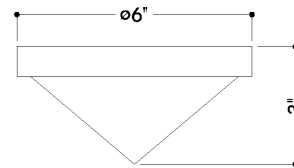

COLMAR

506-06-VB

FINISHES

VINTAGE BRASS

DIMENSIONS

Height: 3"
Width/Diameter: 6"
Canopy/Backplate: 6"
Product Weight: 2.16lb
Canopy/Backplate Shape: Round
Sloped Ceiling Compatible: Yes
Living Finish: Yes
Uplight Only: No

Shade

Shade 1: Natural Stone
Shade 1 Finish: Alabaster
Shade 1 Top Width: 5.75"
Shade 1 Height: 2.5"

ELECTRICAL

Bulb 1

Bulb Included: N/A
Socket: Integrated LED
Max Wattage: 9
Bulb Quantity: 1
Wire Length: 7"
Cord Type: B & W TEFLON W/ GROUND WIRE
Dimmer Type: ELV, TRIAC
Gem Box Required (2"x3"): No
Dark Sky: No
CRI: 90
Color Temp.: 2700k
Lumens: 475
Title 24: No
Field Serviceable: Yes

FRONT

BOTTOM

SHIPPING

Carton 1: 10" x 10" x 7"
Carton 1 Weight: 4lb
Shipping Method: Ground
Country of Origin: VN