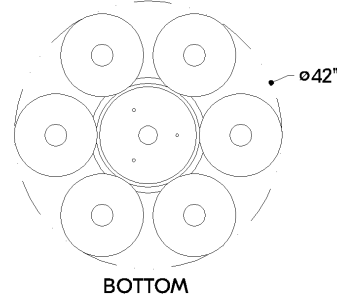

SHIPPING

Carton 1: 44" x 30" x 38"

Carton 1 Weight: 121lb

Shipping Method: Truck Only

Country of Origin: VN