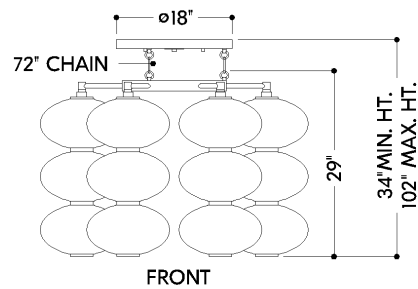

SHIPPING

Carton 1: 44" x 30" x 38"

Carton 1 Weight: 121lb

Shipping Method: Truck Only

Country of Origin: VN