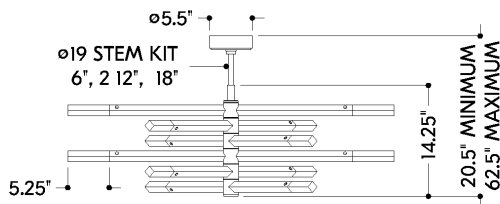

SHIPPING

Carton 1: 37" x 20" x 7"

Carton 1 Weight: 29lb

Shipping Method: Ground

Country of Origin: VN