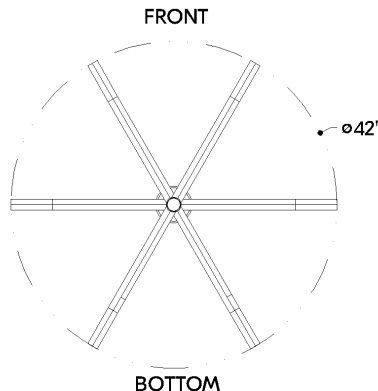

SHIPPING

Carton 1: 37" x 20" x 7"

Carton 1 Weight: 29lb

Shipping Method: Ground

Country of Origin: VN