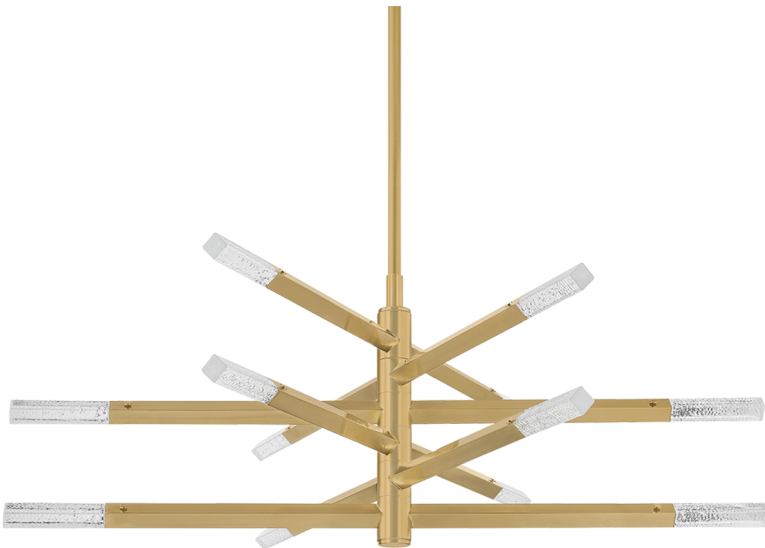

## DIMENSIONS

Height: 14.25"

Width/Diameter: 42"

Minimum Height: 20.5"

Maximum Height: 62.5"

Canopy/Backplate: 5.5"

Hanging Type: 1-6" / 2-12" / 1-18" Stems

Product Weight: 22.2264lb

Canopy/Backplate Shape: Round

Sloped Ceiling Compatible: No

Living Finish: Yes

Uplight Only: No

## Shade

Shade 1: Glass

Shade 1 Finish: Clear Seeded Optic Cast Glass

Shade 1 Top Length: 1"

Shade 1 Top Width: 1"

Shade 1 Height: 7"