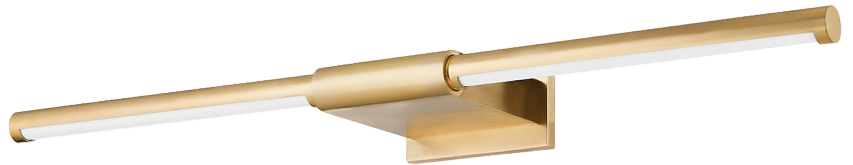

JEROME

4930-AGB

This sophisticated picture light pairs modern design with thoughtful functionality. The sleek arm back extends from the backplate creating an empty space between the wall and the shade that adds visual interest without detracting from the artwork. Choose from Aged Brass or Old Bronze and two sizes all with adjustable, rotating heads.

FINISHES

AGED BRASS (AGB)
OLD BRONZE (OB)

DIMENSIONS

Height: 3"
Width/Diameter: 30"
Length: "
Minimum Height: "
Maximum Height: "
Canopy/Backplate: 5.5"
Hanging Type:
Product Weight: 4.01lb

GLASS

Attachment:
Glass 1: Acrylic
Glass 2:

LAMPING

Bulb 1
Bulb Included: N/A
Socket: Integrated LED
Bulb: 1 • 12 Watt Max
Voltage: 120V
UL Rating: ETL Damp

CRI: 90
Color Temp.: 2700k
Lumens: 600
Title 24: No
Field Serviceable: Yes

JEROME

4930-AGB

SHIPPING