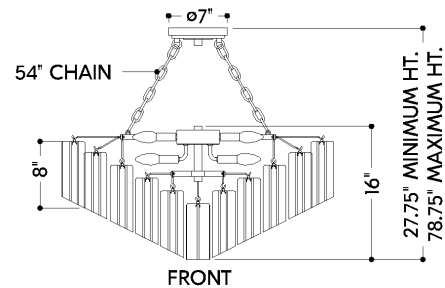

BOTTOM

SHIPPING

Carton 1: 34" x 34" x 17"

Carton 1 Weight: 81lb

Shipping Method: Truck Only

Country of Origin: VN