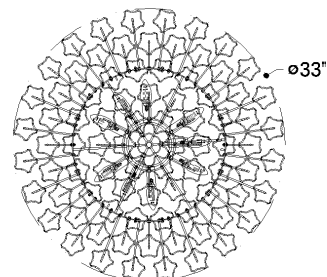

BOTTOM

SHIPPING

Carton 1: 34" x 34" x 17"

Carton 1 Weight: 81lb

Shipping Method: Truck Only

Country of Origin: VN