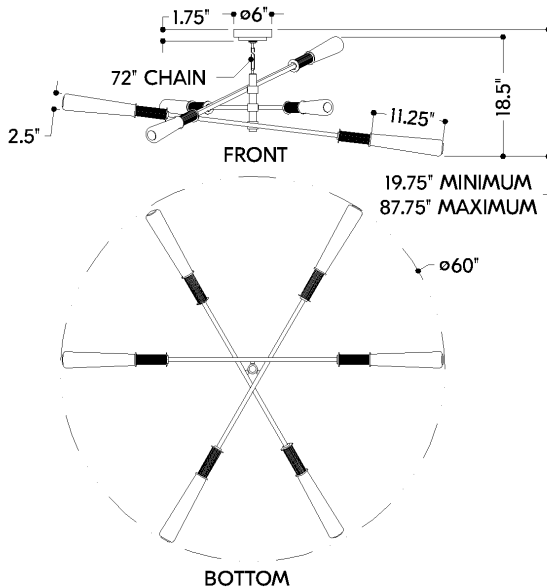

*Due to the one-of-a-kind nature of the medium, exact colors and patterns may vary slightly from the image shown.

FINISHES

VINTAGE POLISHED BRASS

DIMENSIONS

Height: 13.75"
Width/Diameter: 60"
Minimum Height: 19.25"
Maximum Height: 87.75"
Canopy/Backplate: 6"
Hanging Type: 72" Chain
Product Weight: 32.29lb
Canopy/Backplate Shape: Round
Sloped Ceiling Compatible: No
Living Finish: No
Uplight Only: No

Shade

Shade 1: Natural Stone
Shade 1 Finish: Alabaster
Shade 1 Top Width: 1.75"
Shade 1 Bottom L/W: 0" / 2.5"
Shade 1 Height: 11.5"

ELECTRICAL

Bulb 1

Bulb Included: N/A
Socket: Integrated LED
Max Wattage: 39
Bulb Quantity: 6
Wire Length: 144"
Cord Type: SPT-1 SILVER W/ TINNED GROUND WIRE
Dimmer Type: ELV, TRIAC, 0-10 VOLT
Gem Box Required (2"x3"): No
Dark Sky: No
CRI: 90
Color Temp.: 2700k
Lumens: 2475
Title 24: No
Field Serviceable: No

SHIPPING

Carton 1: 38" x 24" x 7"
Carton 1 Weight: 38lb
Shipping Method: Ground
Country of Origin: VN