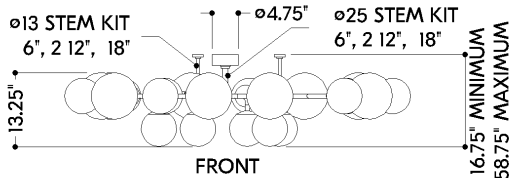

ELECTRICAL

Bulb 1

Bulb Included: No
Socket: E12 Candelabra Base
Bulb Type: T8-3.5
Max Wattage: 10
Bulb Quantity: 24
Wire Length: 144"
Cord Type: B & W TEFLON W/ GROUND WIRE
Gem Box Required (2"x3"): No
Dark Sky: No