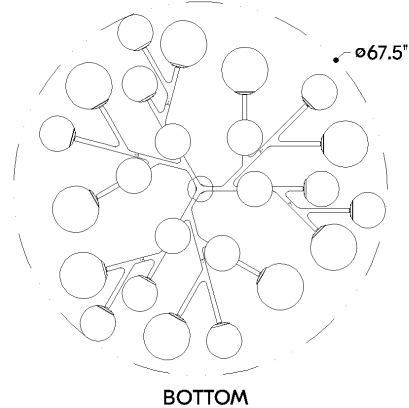

ELECTRICAL

Bulb 1

Bulb Included: No
Socket: E12 Candelabra Base
Bulb Type: T8-3.5
Max Wattage: 10
Bulb Quantity: 24
Wire Length: 144"
Cord Type: B & W TEFLON W/ GROUND WIRE
Gem Box Required (2"x3"): No
Dark Sky: No