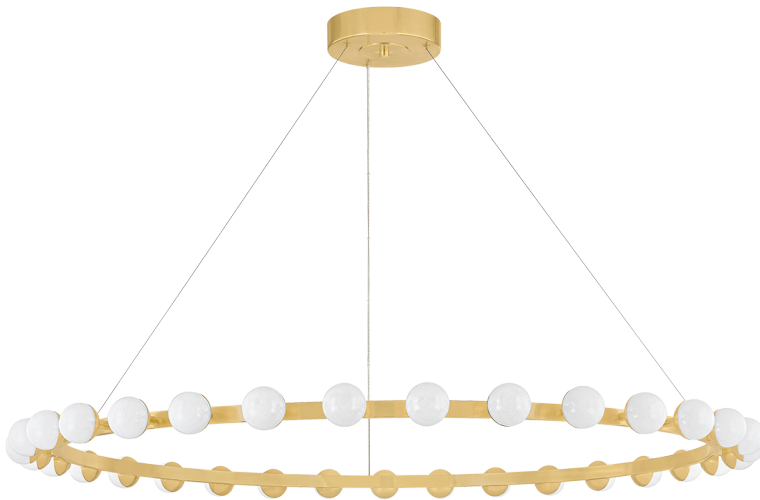

LINUS

484-60-VB

Elements of repetition and scale are skillfully balanced in the Linus chandelier to create a striking visual impact. Finished in Vintage Brass, the concentric rings that form the framework support a series of globes. Marked by a unique, crackled effect, the antique quality of the White Luna glass adds an air of artistry. What sets this family apart is its versatility: despite the five distinct options, only three rings are used to create an array of configurations.

FINISHES

VINTAGE BRASS (VB)

Coastal Suitable Finish (EPM): No

DIMENSIONS

Height: 3"

Width/Diameter: 61"

Minimum Height: 33.25"

Maximum Height: 140.75"

Canopy/Backplate: 10"

Hanging Type: 144" Aircraft Cable

Product Weight: 44lb

Canopy/Backplate Shape: Round

Sloped Ceiling Compatible: No

Living Finish: Yes

Uplight Only: No

Shade

Shade 1: Glass

Shade 1 Finish: White Luna

Shade 1 Top Width: 3"

Shade 1 Height: 2.5"

ELECTRICAL

Bulb 1

Bulb Included: N/A

Socket: Integrated LED