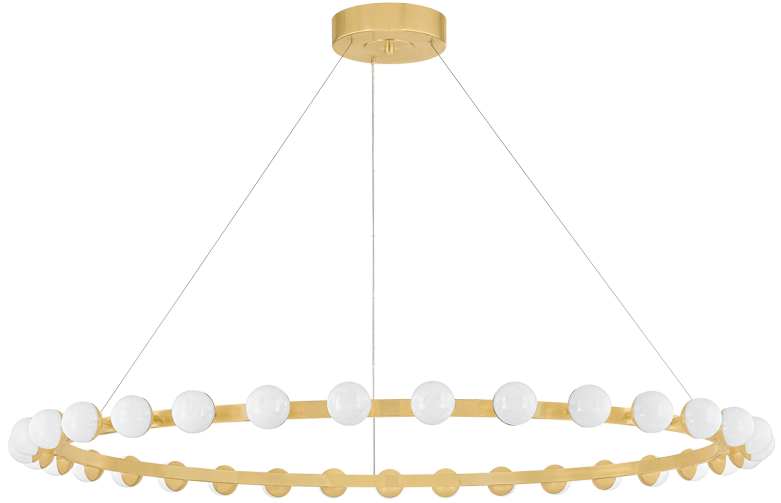

# LINUS

484-60-VB

Elements of repetition and scale are skillfully balanced in the Linus chandelier to create a striking visual impact. Finished in Vintage Brass, the concentric rings that form the framework support a series of globes. Marked by a unique, crackled effect, the antique quality of the White Luna glass adds an air of artistry. What sets this family apart is its versatility: despite the five distinct options, only three rings are used to create an array of configurations.

## FINISHES

VINTAGE BRASS (VB)

## DIMENSIONS

Height: 3"

Width/Diameter: 61"

Length: "

Minimum Height: 33.25"

Maximum Height: 140.75"

Canopy/Backplate: 10"

Hanging Type: 144" Aircraft Cable

## GLASS

Attachment:

Glass 1: Glass

Glass 2: