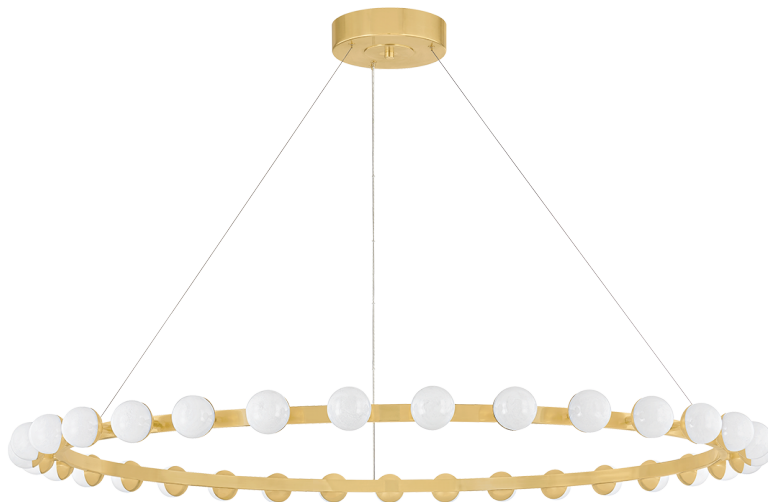

LINUS

484-60-VB

Elements of repetition and scale are skillfully balanced in the Linus chandelier to create a striking visual impact. Finished in Vintage Brass, the concentric rings that form the framework support a series of globes. Marked by a unique, crackled effect, the antique quality of the White Luna glass adds an air of artistry. What sets this family apart is its versatility: despite the five distinct options, only three rings are used to create an array of configurations.

FINISHES

VINTAGE BRASS (VB)

DIMENSIONS

Height: 3"

Width/Diameter: 61"

Length: "

Minimum Height: 33.25"

Maximum Height: 140.75"

Canopy/Backplate: 10"

Hanging Type: 144" Aircraft Cable

Product Weight: 44lb

GLASS

Attachment:

Glass 1: Glass

Glass 2:

LAMPING

Bulb 1

Bulb Included: N/A

Socket: Integrated LED

Bulb: 33 • 83 Watt Max

CRI: 90

Color Temp.: 2700k

Lumens: 3950

Title 24: No