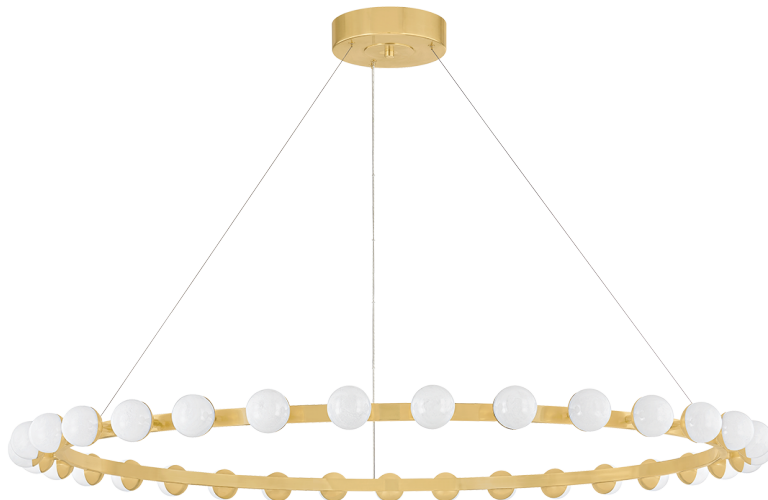

# LINUS

484-60-VB

Elements of repetition and scale are skillfully balanced in the Linus chandelier to create a striking visual impact. Finished in Vintage Brass, the concentric rings that form the framework support a series of globes. Marked by a unique, crackled effect, the antique quality of the White Luna glass adds an air of artistry. What sets this family apart is its versatility: despite the five distinct options, only three rings are used to create an array of configurations.

## FINISHES

VINTAGE BRASS (VB)

## DIMENSIONS

Height: 3"

Width/Diameter: 61"

Length: "

Minimum Height: 33.25"

Maximum Height: 140.75"

Canopy/Backplate: 10"

Hanging Type: 144" Aircraft Cable

## GLASS

Attachment:

Glass 1: Glass

Glass 2: