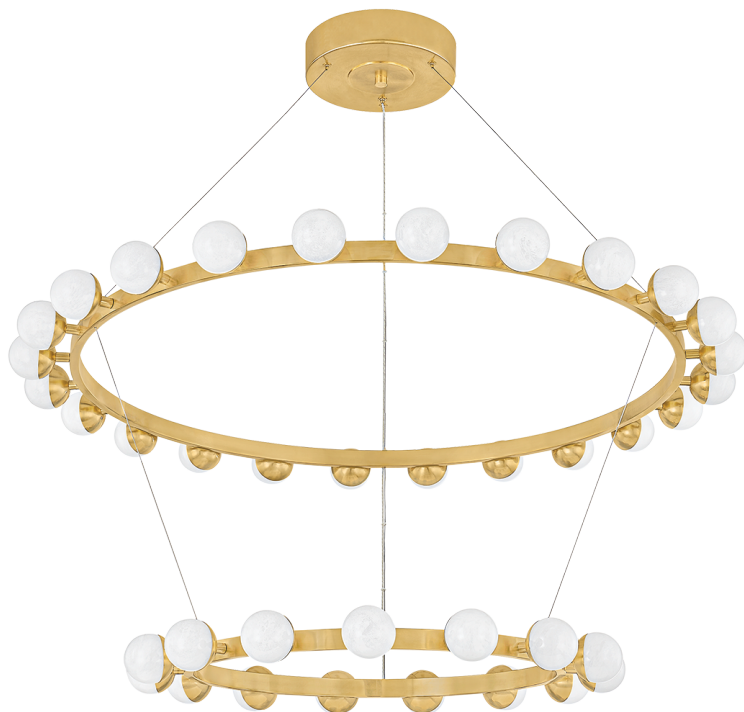

LINUS

484-46-VB

Elements of repetition and scale are skillfully balanced in the Linus chandelier to create a striking visual impact. Finished in Vintage Brass, the concentric rings that form the framework support a series of globes. Marked by a unique, crackled effect, the antique quality of the White Luna glass adds an air of artistry. What sets this family apart is its versatility: despite the five distinct options, only three rings are used to create an array of configurations.

FINISHES

VINTAGE BRASS (VB)

DIMENSIONS

Height: 12.5"

Width/Diameter: 45.25"

Length: "

Minimum Height: 34.5"

Maximum Height: 151.25"

Canopy/Backplate: 10"

Hanging Type: 144" Aircraft Cable

Product Weight: 25.33lb

GLASS

Attachment:

Glass 1: Glass

Glass 2:

LAMPING

Bulb 1

Bulb Included: N/A

Socket: Integrated LED

Bulb: 39 • 86 Watt Max

Voltage: 120-277

UL Rating: ETL Damp

CRI: 90

Color Temp.: 2700k

Lumens: 3850

Title 24: No

Field Serviceable: No