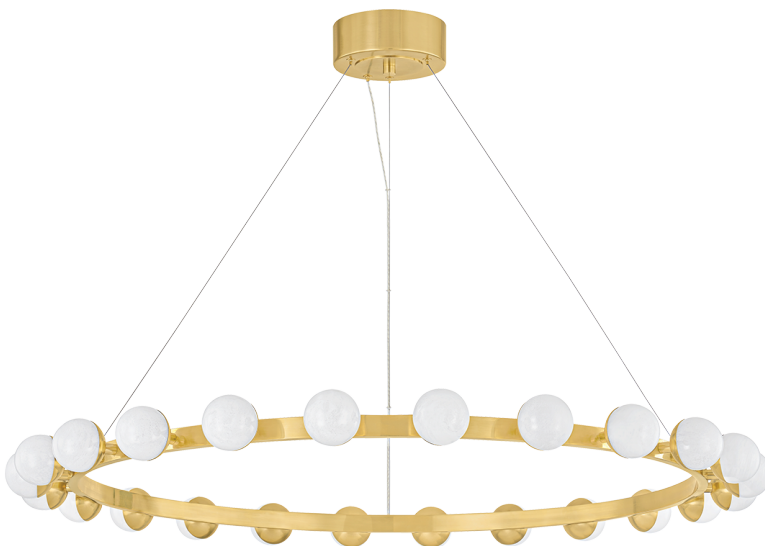

LINUS

484-45-VB

Elements of repetition and scale are skillfully balanced in the Linus chandelier to create a striking visual impact. Finished in Vintage Brass, the concentric rings that form the framework support a series of globes. Marked by a unique, crackled effect, the antique quality of the White Luna glass adds an air of artistry. What sets this family apart is its versatility: despite the five distinct options, only three rings are used to create an array of configurations.

FINISHES

VINTAGE BRASS (VB)

DIMENSIONS

Height: 3"

Width/Diameter: 45.25"

Length: "

Minimum Height: 25"

Maximum Height: 142"

Canopy/Backplate: 7.25"

Hanging Type: 144" Aircraft Cable

Product Weight: 23.19lb

GLASS

Attachment:

Glass 1: Glass

Glass 2:

LAMPING

Bulb 1

Bulb Included: N/A

Socket: Integrated LED

Bulb: 24 • 47 Watt Max

CRI: 90

Color Temp.: 2700k

Lumens: 2425

Title 24: No