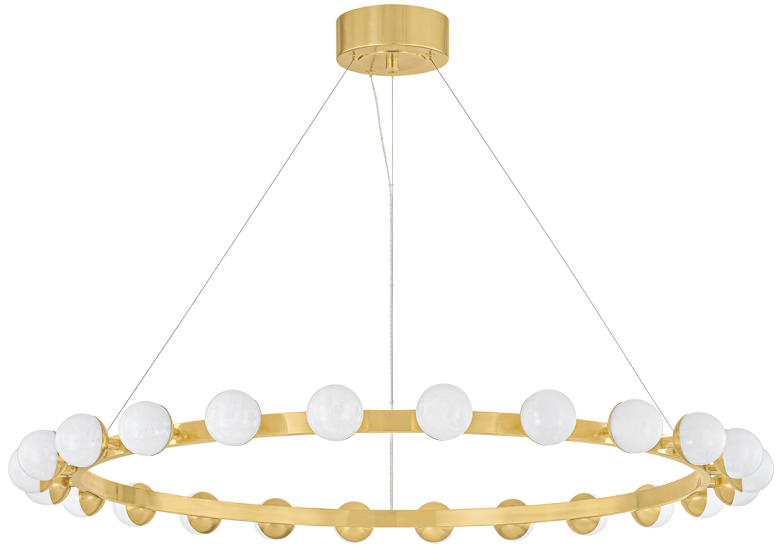

LINUS

484-45-VB

Elements of repetition and scale are skillfully balanced in the Linus chandelier to create a striking visual impact. Finished in Vintage Brass, the concentric rings that form the framework support a series of globes. Marked by a unique, crackled effect, the antique quality of the White Luna glass adds an air of artistry. What sets this family apart is its versatility: despite the five distinct options, only three rings are used to create an array of configurations.

FINISHES

VINTAGE BRASS (VB)

DIMENSIONS

Height: 3"

Width/Diameter: 45.25"

Length: "

Minimum Height: 25"

Maximum Height: 142"

Canopy/Backplate: 7.25"

Hanging Type: 144" Aircraft Cable

Product Weight: 23.19lb

GLASS

Attachment:

Glass 1: Glass

Glass 2:

LAMPING

Bulb 1

Bulb Included: N/A

Socket: Integrated LED

Bulb: 24 • 47 Watt Max

Voltage: 120-277

UL Rating: ETL Damp

CRI: 90

Color Temp.: 2700k