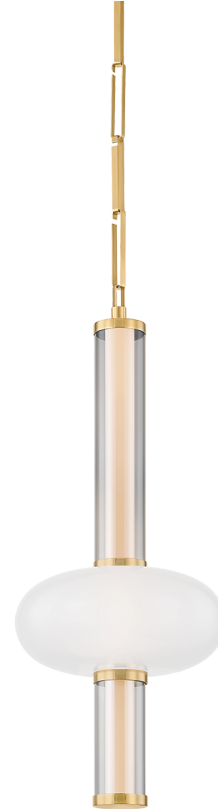

CORBIN

482-29-VB

A study in layering, transparency, and colored glass techniques, Corbin has an ethereal windchime-like silhouette. The central tubes are accented by large oblong shades resembling beads on a necklace. These modern forms are enhanced by the use of clear and tinted ombre glass, which creates a stunning display when illuminated by the central LED tube. Corbin is available as a 1-light pendant, 1-light sconce, and 3-light chandelier.

FINISHES

VINTAGE BRASS (VB)

DIMENSIONS

Height: 28.5"

Width/Diameter: 11.5"

Length: "

Minimum Height: 34.5"

Maximum Height: 102"

Canopy/Backplate: 5"

Hanging Type: 72" Chain

Product Weight: 9.32lb

GLASS

Attachment:

Glass 1: Glass

Glass 2: Glass

LAMPING

Bulb 1

Bulb Included: N/A

Socket: Integrated LED

Bulb: LED • 1 • 12 Watt Max

Voltage: 120

UL Rating: ETL Damp

CRI: 90

Color Temp.: 2700k

Lumens: 450

Title 24: No

Field Serviceable: No