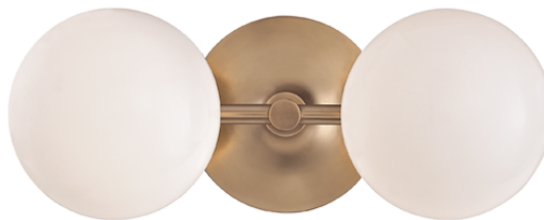

FLEMING

4742-AGB

FINISHES

AGED BRASS (AGB)

Coastal Suitable Finish (EPM): No

DIMENSIONS

Height: 5"

Width/Diameter: 13"

Canopy/Backplate: 4.5"

Product Weight: 3lb

Extension: 7.75"

Top to Center: 6.5"

Canopy/Backplate Shape: Round

Sloped Ceiling Compatible: No

Living Finish: No

Uplight Only: No

Shade

Attachment: Ring

Shade 1: Glass

Shade 1 Finish: Opal Shiny

Shade 1 Top Width: 1.25"

Shade 1 Height: 4"

Replacement Glass Item #(s): GLS-004700

ELECTRICAL