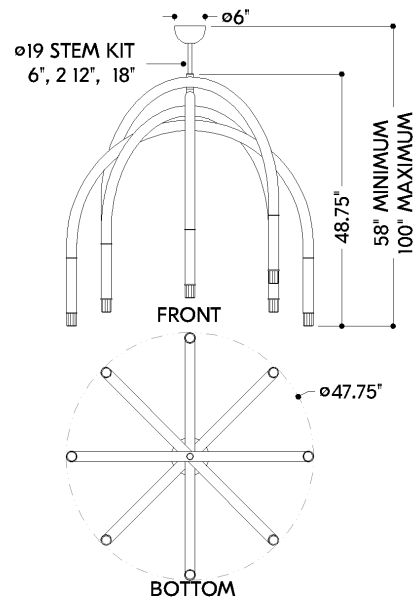

## DIMENSIONS

Height: 48.75"  
Width/Diameter: 47.75"  
Minimum Height: 58"  
Maximum Height: 100"  
Canopy/Backplate: 6"  
Hanging Type: 1-6" / 2-12" / 1-18" Stems  
Product Weight: 49.94lb  
Canopy/Backplate Shape: Round  
Sloped Ceiling Compatible: Yes  
Living Finish: No  
Uplight Only: No

## Shade

Shade 1: Glass  
Shade 1 Finish: Matte Cloud  
Shade 1 Top Width: 2"  
Shade 1 Height: 10.75"

### Bulb 1

Bulb Included: N/A  
Socket: Integrated LED  
Max Wattage: 80  
Bulb Quantity: 8  
Wire Length: 144"  
Cord Type: B & W TEFLON W/ GROUND WIRE  
Dimmer Type: TRIAC, 0-10 VOLT  
Gem Box Required (2"x3"): No  
Dark Sky: No  
CRI: 90  
Color Temp.: 2700k  
Lumens: 4775  
Title 24: No  
Field Serviceable: No