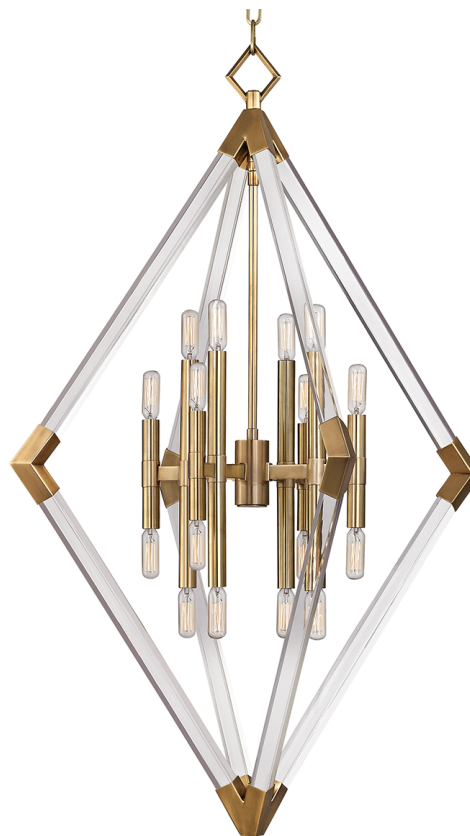

## FINISHES

---

AGED BRASS (AGB)

## DIMENSIONS

---

Height: 42"

Width/Diameter: 31"

Minimum Height: 48"

Maximum Height: 100"

Canopy/Backplate: 0"

Hanging Type:

Product Weight: 29lb

## GLASS

---

Attachment: N/A

Glass 1:

Glass 2: