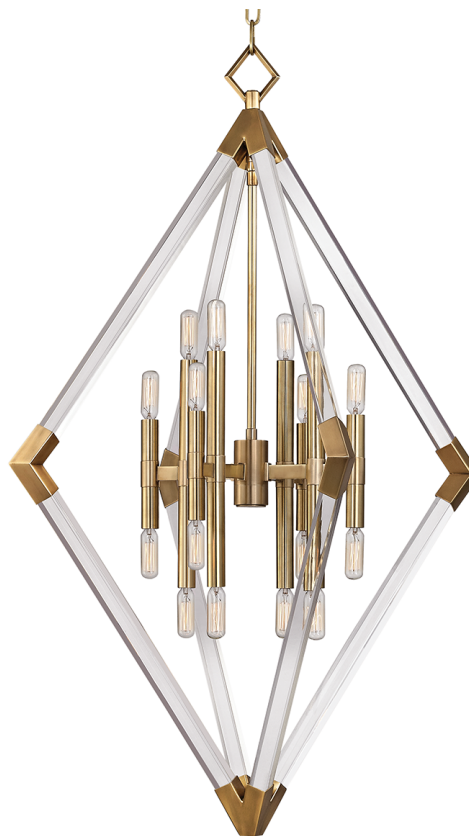

## FINISHES

---

AGED BRASS (AGB)

## DIMENSIONS

---

Height: 42"

Width/Diameter: 31"

Minimum Height: 48"

Maximum Height: 100"

Canopy/Backplate: 0"

Hanging Type:

Product Weight: 29lb

## GLASS

---

Attachment: N/A

Glass 1:

Glass 2: