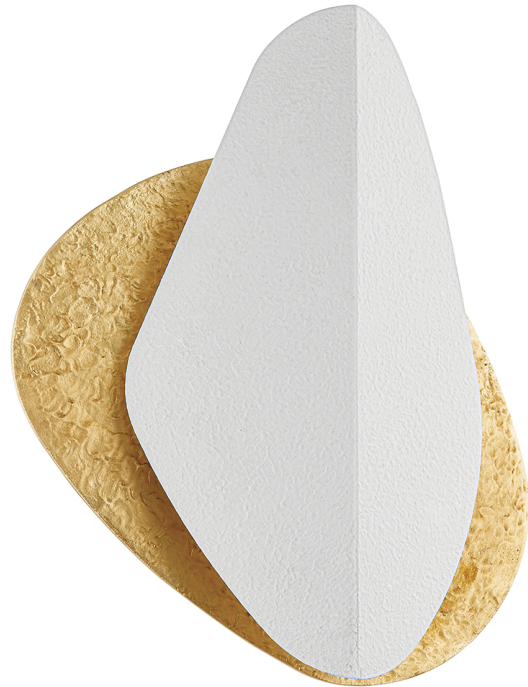

OSLO

444-14-VGL/GSW

A pair of organic and abstract forms make up the shade and backplate of this gorgeously textured sconce. The White Plaster shade has a sand-like texture and the Vintage Gold Leaf behind has a rougher feel with deeper grooves that pick up the light beautifully.

FINISHES

VINTAGE GOLD LEAF/GESSO WHITE
(VGL/GSW)

DIMENSIONS

Height: 16.75"

Width/Diameter: 13.25"

Canopy/Backplate: 6.75"

Hanging Type:

Product Weight: 5.13lb

GLASS

Attachment:

Glass 1: Steel

Glass 2:

LAMPING

Bulb 1

Bulb Included: No

Socket: E12 Candelabra Base