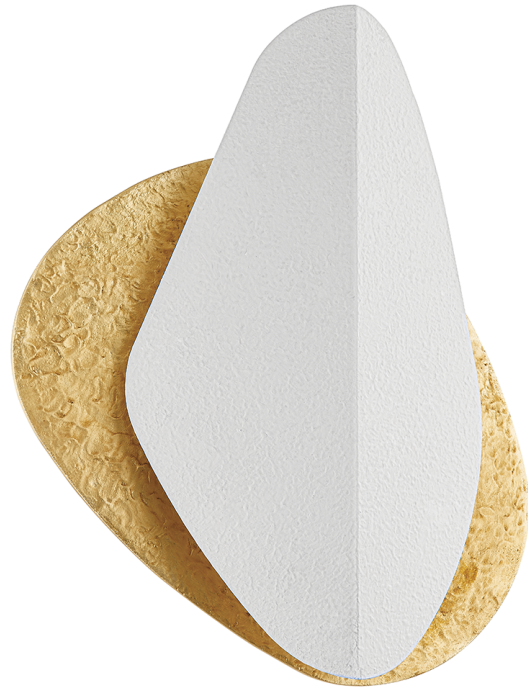

# OSLO

444-14-VGL/GSW

---

A pair of organic and abstract forms make up the shade and backplate of this gorgeously textured sconce. The White Plaster shade has a sand-like texture and the Vintage Gold Leaf behind has a rougher feel with deeper grooves that pick up the light beautifully.

## FINISHES

---

VINTAGE GOLD LEAF/GESSO WHITE  
(VGL/GSW)

## DIMENSIONS

---

Height: 16.75"

Width/Diameter: 13.25"

Canopy/Backplate: 6.75"

Hanging Type:

Product Weight: 5.13lb

## GLASS

---

Attachment:

Glass 1: Steel

Glass 2: