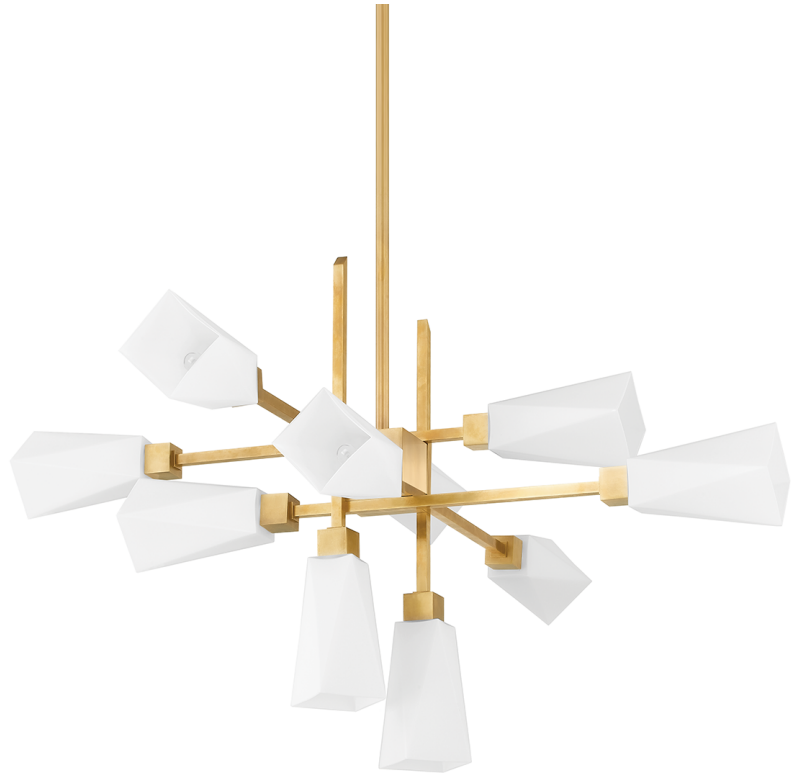

ARTEMIS

441-46-VB

A series of side-by-side, up-and-down triangles form the chevron-like pattern of these opal matte glass shades. The shades are open at the bottom to let light flow freely while the glass itself cast a soft glow with a unique angular design. A cube-shaped accent at the center of the chandelier and arm of the sconce adds to the design's overall geometric feel.

FINISHES

VINTAGE BRASS (VB)

DIMENSIONS

Height: 28.25"

Width/Diameter: 45.75"

Minimum Height: 31.5"

Maximum Height: 61.5"

Canopy/Backplate: 0"

Hanging Type: 1-6" / 2-12" / 1-18" Stems

Product Weight: 26.71lb

GLASS

Attachment:

Glass 1: Glass

Glass 2:

LAMPING

Bulb 1