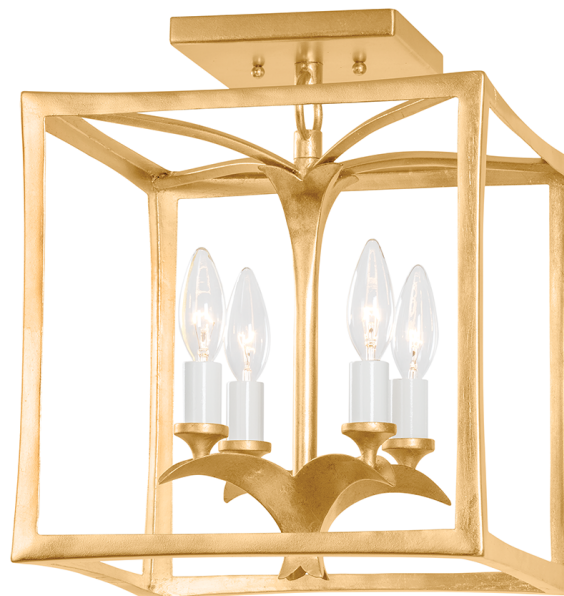

BERGAMO

435-12-VGL/GL

Inspired by vintage Hollywood theaters, Bergamo takes center stage in any room. Leaf-like candle holders and the soft shaping of the cage add an intriguing organic element. The Vintage Gold Leaf finish will bring a touch of glam to any interior.

FINISHES

VINTAGE GOLD LEAF (VGL)

Coastal Suitable Finish (EPM): No

DIMENSIONS

Height: 14.5"

Width/Diameter: 12"

Length: 12"

Canopy/Backplate: 6"

Product Weight: 6.62lb

Canopy/Backplate Shape: Square

Sloped Ceiling Compatible: No

Living Finish: No

Uplight Only: No

Shade

Shade 1:

ELECTRICAL

Bulb 1

Bulb Included: No

Socket: E12 Candelabra Base

Bulb Type: B11

Max Wattage: 60

Bulb Quantity: 4

Bulb Included: No

Wire Length: 7"

Gem Box Required (2"x3"): No

Dark Sky: No

SHIPPING

Carton 1: 19" x 16" x 16"

Carton 1 Weight: 23lb

Shipping Method: Ground

Country of Origin: PH