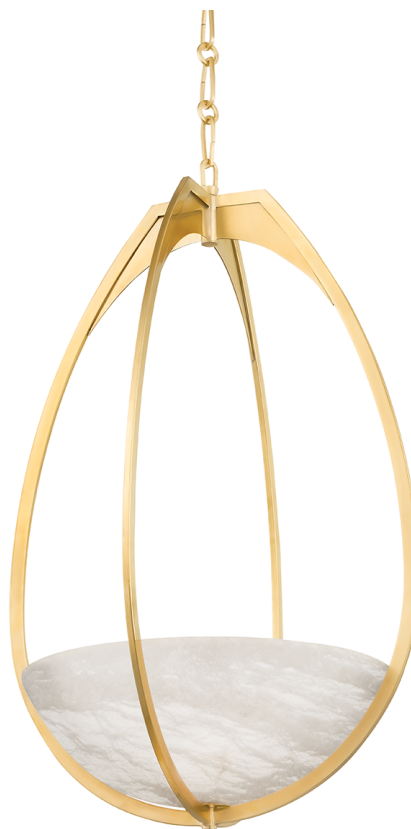

LLOYD

4319-AGB

A floating work of art, Lloyd features a perfect piece of white alabaster resting within an airy and delicate cage. Light fills the alabaster bowl with a warm glow, casts upward through the open teardrop shape, and softly reflects off the metalwork for an overall effect that is both functional and tranquil. Available as a wall sconce or a pendant in two sizes with 2 gorgeous finishes, Lloyd is sure to fill the void in any space with a serene beauty.

*Due to the one-of-a-kind nature of the medium, exact colors and patterns may vary slightly from the image shown.

FINISHES

AGED BRASS (AGB)
BLACK NICKEL (BLNK)

DIMENSIONS

Height: 30.5"
Width/Diameter: 18.5"
Minimum Height: 33.5"
Maximum Height: 84.5"
Canopy/Backplate: 5"
Hanging Type:
Product Weight: 36.93lb

GLASS

Attachment:
Glass 1: Alabaster
Glass 2:

LAMPING

Bulb 1
Bulb Included: N/A
Socket: Integrated LED
Bulb: 1 • 12 Watt Max
Voltage: 120V
UL Rating: UL Damp

CRI: 90
Color Temp.: 2700k
Lumens: 900
Title 24: No
Field Serviceable: Yes