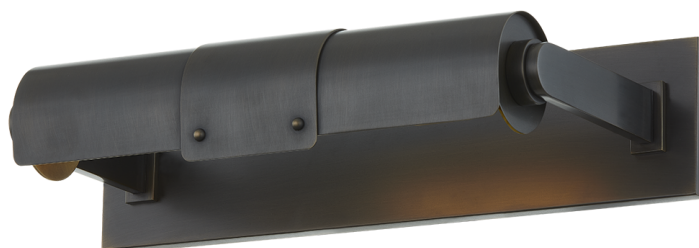

ONEONTA

4215-DB

Oneonta elevates traditional picture lighting. The layered metalwork creates a telescoping effect that draws the eye to the fixture and the work of art it illuminates.

FINISHES

AGED BRASS (AGB)
DISTRESSED BRONZE (DB)

DIMENSIONS

Height: 3.5"

Width/Diameter: 15.25"

Canopy/Backplate: 15.25"

Hanging Type:

Product Weight: 4.96lb

GLASS

Attachment:

Glass 1:

Glass 2:

LAMPING

Bulb 1

Bulb Included: No

Socket: E26 Medium Base

Bulb: A19 • 1 • 6 Watt Max

Voltage: 120