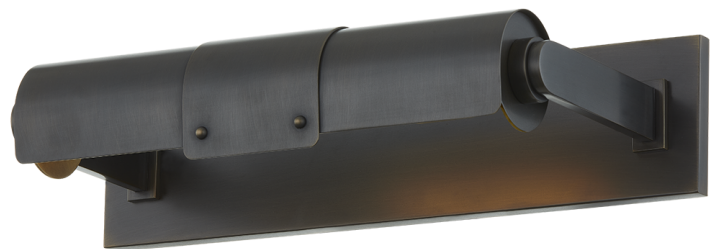

ONEONTA

4215-DB

Oneonta elevates traditional picture lighting. The layered metalwork creates a telescoping effect that draws the eye to the fixture and the work of art it illuminates.

FINISHES

AGED BRASS (AGB)
DISTRESSED BRONZE (DB)

DIMENSIONS

Height: 3.5"

Width/Diameter: 15.25"

Canopy/Backplate: 15.25"

Hanging Type:

Product Weight: 4.96lb

GLASS

Attachment:

Glass 1:

Glass 2:

LAMPING

Bulb 1

Bulb Included: No

Socket: E26 Medium Base

Bulb: A19 • 1 • 6 Watt Max

Voltage: 120