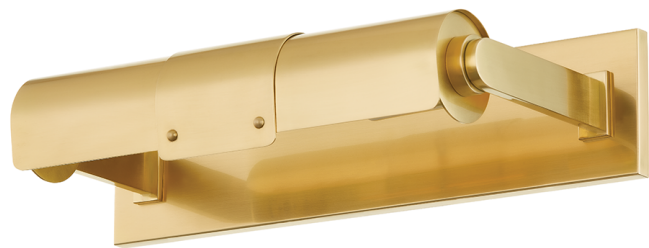

ONEONTA

4215-AGB

Oneonta elevates traditional picture lighting. The layered metalwork creates a telescoping effect that draws the eye to the fixture and the work of art it illuminates.

FINISHES

AGED BRASS (AGB)
DISTRESSED BRONZE (DB)

DIMENSIONS

Height: 3.5"

Width/Diameter: 15.25"

Canopy/Backplate: 0"

Hanging Type:

Product Weight: 4.96lb

GLASS

Attachment:

Glass 1:

Glass 2:

LAMPING

Bulb 1

Bulb Included: No

Socket: E26 Medium Base

Bulb: A19 • 1 • 6 Watt Max

Voltage: 120