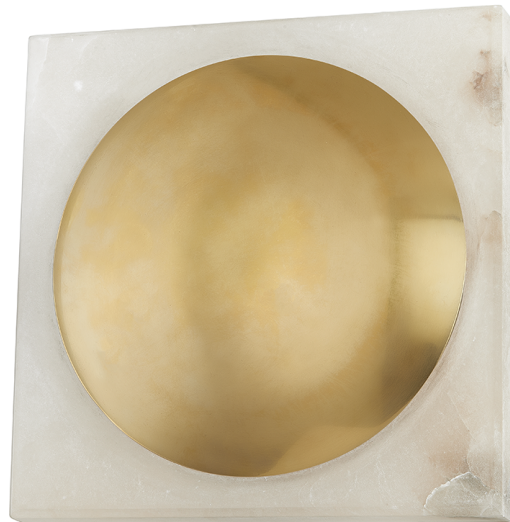

# HAMEL

416-13-VB

Mixing materials and playing with shapes, Hamel places a metal disc shade in front of a natural stone backplate. An LED behind the shade backlights the Vintage Brass or Burnished Nickel finish and flows through to illuminate the alabaster with a soft glow. Available as a sconce or a flush mount in two different sizes.

\*Due to the one-of-a-kind nature of the medium, exact colors and patterns may vary slightly from the image shown.

## DIMENSIONS

Height: 2.25"

Width/Diameter: 13"

Length: 13"

Canopy/Backplate: 11.25"

Hanging Type:

Product Weight: 15.5lb

## GLASS

Attachment:

Glass 1: Brass

Glass 2: