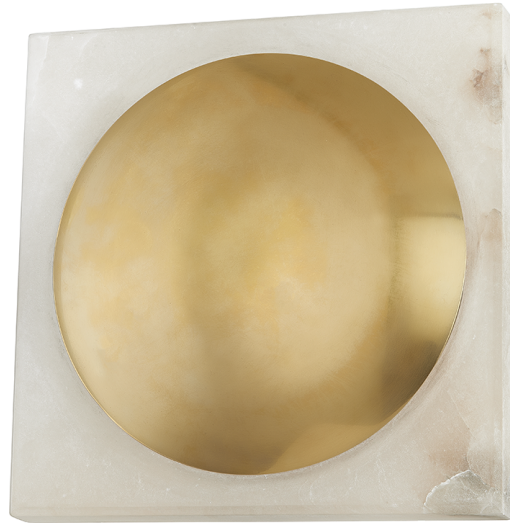

HAMEL

416-13-VB

Mixing materials and playing with shapes, Hamel places a metal disc shade in front of a natural stone backplate. An LED behind the shade backlights the Vintage Brass or Burnished Nickel finish and flows through to illuminate the alabaster with a soft glow. Available as a sconce or a flush mount in two different sizes.

*Due to the one-of-a-kind nature of the medium, exact colors and patterns may vary slightly from the image shown.

FINISHES

BURNISHED NICKEL (BN)
VINTAGE BRASS (VB)

DIMENSIONS

Height: 2.25"

Width/Diameter: 13"

Length: 13"

Canopy/Backplate: 11.25"

Hanging Type:

Product Weight: 15.5lb

GLASS

Attachment:

Glass 1: Brass

Glass 2:

LAMPING

Bulb 1

Bulb Included: N/A

Socket: Integrated LED

Bulb: 1 • 16 Watt Max

Voltage: 120V

UL Rating: ETL Damp

CRI: 90

Color Temp.: 2700k

Lumens: 250

Title 24: No

Field Serviceable: Yes