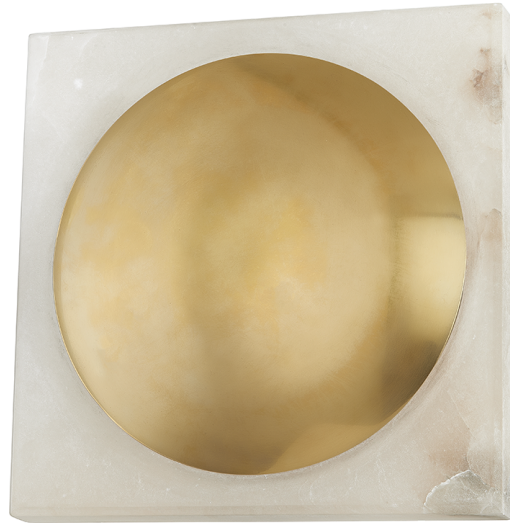

HAMEL

416-13-VB

Mixing materials and playing with shapes, Hamel places a metal disc shade in front of a natural stone backplate. An LED behind the shade backlights the Vintage Brass or Burnished Nickel finish and flows through to illuminate the alabaster with a soft glow. Available as a sconce or a flush mount in two different sizes.

*Due to the one-of-a-kind nature of the medium, exact colors and patterns may vary slightly from the image shown.

FINISHES

BURNISHED NICKEL (BN)
VINTAGE BRASS (VB)

DIMENSIONS

Height: 2.25"

Width/Diameter: 13"

Length: 13"

Canopy/Backplate: 11.25"

Hanging Type:

Product Weight: 15.5lb

GLASS

Attachment:

Glass 1: Brass

Glass 2:

Color Temp.: 2700k

Lumens: 250

Title 24: No

Field Serviceable: Yes

HAMEL

416-13-VB

SHIPPING

Carton 1: 17" x 17" x 6"