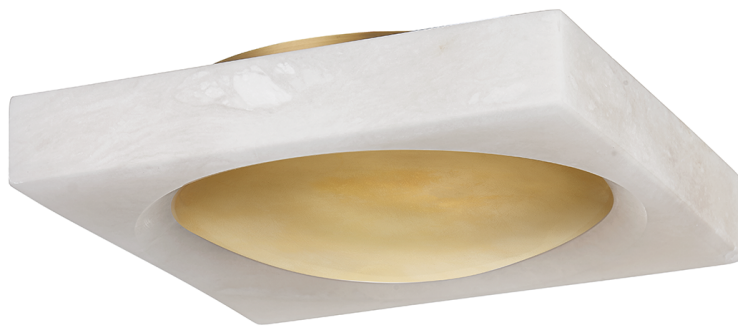

HAMEL

416-09-VB

Mixing materials and playing with shapes, Hamel places a metal disc shade in front of a natural stone backplate. An LED behind the shade backlights the Vintage Brass or Burnished Nickel finish and flows through to illuminate the alabaster with a soft glow. Available as a sconce or a flush mount in two different sizes.

*Due to the one-of-a-kind nature of the medium, exact colors and patterns may vary slightly from the image shown.

FINISHES

BURNISHED NICKEL (BN)

VINTAGE BRASS (VB)

Coastal Suitable Finish (EPM): No

DIMENSIONS

Height: 9"

Width/Diameter: 9"

Canopy/Backplate: 7.25"

Product Weight: 9.1lb

Extension: 2.25"

Top to Center: 4.5"

Canopy/Backplate Shape: Round

Sloped Ceiling Compatible: No

Living Finish: No

Uplight Only: No

Shade

Shade 1: Brass

Shade 1 Top Width: 8.25"

ELECTRICAL

Bulb 1

Bulb Included: N/A