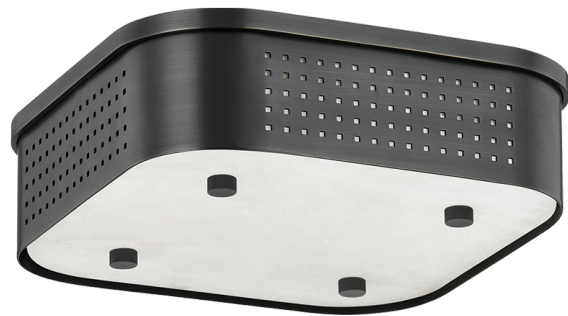

MADISON SQUARE

4114-DB

Bringing two striking materials together, Madison Square features a thick panel of alabaster recessed into a sleek metal shade. Perforations in the shade add a graphic edge to this flush mount while facilitating side illumination. When the LED is illuminated, the milky alabaster comes alive with a warm, welcoming glow. Choose between two distinctive finish options: Aged Brass for a timeless elegance or Distressed Bronze for a more industrial feel.

*Due to the one-of-a-kind nature of the medium, exact colors and patterns may vary slightly from the image shown.

FINISHES

AGED BRASS (AGB)
DISTRESSED BRONZE (DB)

DIMENSIONS

Height: 4.25"
Width/Diameter: 13.25"
Length: 13.25"
Minimum Height: "
Maximum Height: "
Canopy/Backplate: 13.25"
Hanging Type:
Product Weight: 14.3lb

GLASS

Attachment:
Glass 1: Alabaster
Glass 2: Acrylic

LAMPING

Bulb 1
Bulb Included: N/A
Socket: Integrated LED
Bulb: 1 • 25 Watt Max

CRI: 90
Color Temp.: 2700k
Lumens: 1200
Title 24: No
Field Serviceable: No