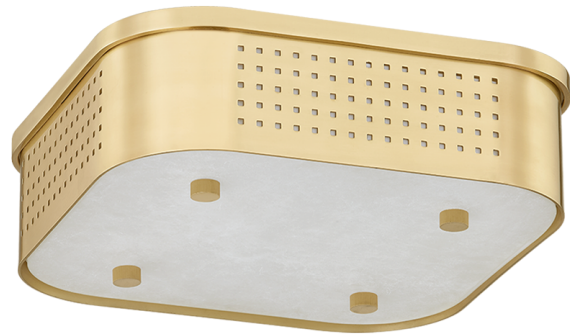

# MADISON SQUARE

4114-AGB

Bringing two striking materials together, Madison Square features a thick panel of alabaster recessed into a sleek metal shade. Perforations in the shade add a graphic edge to this flush mount while facilitating side illumination. When the LED is illuminated, the milky alabaster comes alive with a warm, welcoming glow. Choose between two distinctive finish options: Aged Brass for a timeless elegance or Distressed Bronze for a more industrial feel.

\*Due to the one-of-a-kind nature of the medium, exact colors and patterns may vary slightly from the image shown.

## FINISHES

Aged Brass (AGB)  
Distressed Bronze (DB)

## DIMENSIONS

Height: 4.25"  
Width/Diameter: 13.25"  
Length: 13.25"  
Minimum Height: "  
Maximum Height: "  
Canopy/Backplate: 13.25"  
Hanging Type:  
Product Weight: 14.3lb