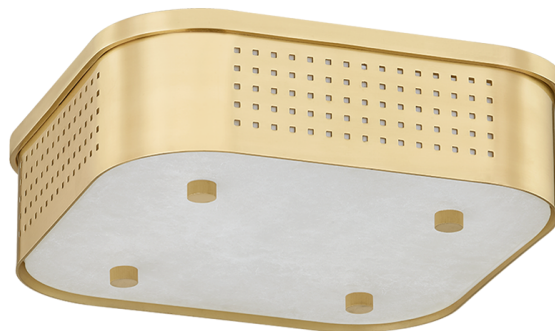

# MADISON SQUARE

4114-AGB

Bringing two striking materials together, Madison Square features a thick panel of alabaster recessed into a sleek metal shade. Perforations in the shade add a graphic edge to this flush mount while facilitating side illumination. When the LED is illuminated, the milky alabaster comes alive with a warm, welcoming glow. Choose between two distinctive finish options: Aged Brass for a timeless elegance or Distressed Bronze for a more industrial feel.

## FINISHES

AGED BRASS (AGB)

DISTRESSED BRONZE (DB)

Coastal Suitable Finish (EPM): No

## DIMENSIONS

Height: 4.25"

Width/Diameter: 13.25"

Length: 13.25"

Canopy/Backplate: 13.25"

Product Weight: 14.3lb

Canopy/Backplate Shape: Square

Sloped Ceiling Compatible: No

## Shade

Shade 1: Alabaster

Shade 1 Top Length: 12.5"

Shade 1 Top Width: 12.5"

Shade 1 Height: 0.5"

Shade 2: Acrylic

Shade 2 Finish: White

Shade 2 Height: 2.5"