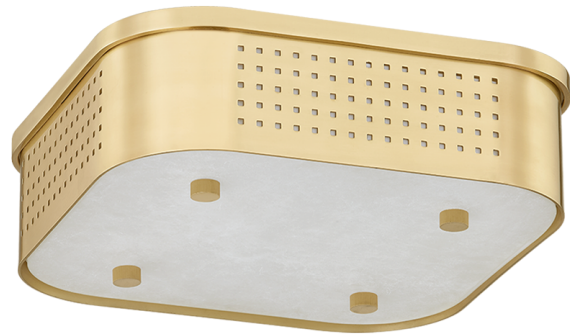

MADISON SQUARE

4114-AGB

Bringing two striking materials together, Madison Square features a thick panel of alabaster recessed into a sleek metal shade. Perforations in the shade add a graphic edge to this flush mount while facilitating side illumination. When the LED is illuminated, the milky alabaster comes alive with a warm, welcoming glow. Choose between two distinctive finish options: Aged Brass for a timeless elegance or Distressed Bronze for a more industrial feel.

*Due to the one-of-a-kind nature of the medium, exact colors and patterns may vary slightly from the image shown.

FINISHES

Aged Brass (AGB)
Distressed Bronze (DB)

DIMENSIONS

Height: 4.25"
Width/Diameter: 13.25"
Length: 13.25"
Minimum Height: "
Maximum Height: "
Canopy/Backplate: 13.25"
Hanging Type:
Product Weight: 14.3lb

GLASS

Attachment:
Glass 1: Alabaster
Glass 2: Acrylic

LAMPING

Bulb 1
Socket: Integrated LED
Bulb: 1 • 25 Watt Max
Voltage: 120V
UL Rating: ETL Damp

CRI: 90
Color Temp.: 2700k
Lumens: 1200
Title 24: No
Field Serviceable: No