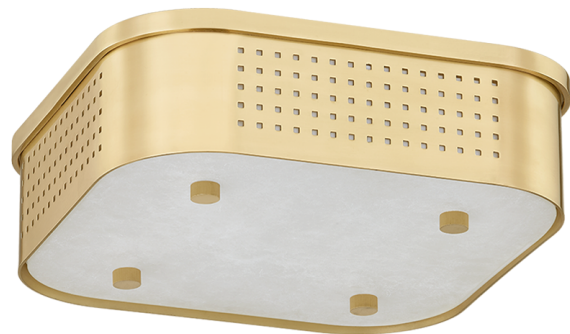

MADISON SQUARE

4114-AGB

Bringing two striking materials together, Madison Square features a thick panel of alabaster recessed into a sleek metal shade. Perforations in the shade add a graphic edge to this flush mount while facilitating side illumination. When the LED is illuminated, the milky alabaster comes alive with a warm, welcoming glow. Choose between two distinctive finish options: Aged Brass for a timeless elegance or Distressed Bronze for a more industrial feel.

*Due to the one-of-a-kind nature of the medium, exact colors and patterns may vary slightly from the image shown.

FINISHES

AGED BRASS (AGB)
DISTRESSED BRONZE (DB)

DIMENSIONS

Height: 4.25"
Width/Diameter: 13.25"
Length: 13.25"
Minimum Height: "
Maximum Height: "
Canopy/Backplate: 13.25"
Hanging Type:
Product Weight: 14.3lb

GLASS

Attachment:
Glass 1: Alabaster
Glass 2: Acrylic

LAMPING

Bulb 1
Bulb Included: N/A
Socket: Integrated LED
Bulb: 1 • 25 Watt Max
Voltage: 120V
UL Rating: ETL Damp

CRI: 90
Color Temp.: 2700k
Lumens: 1200
Title 24: No
Field Serviceable: No