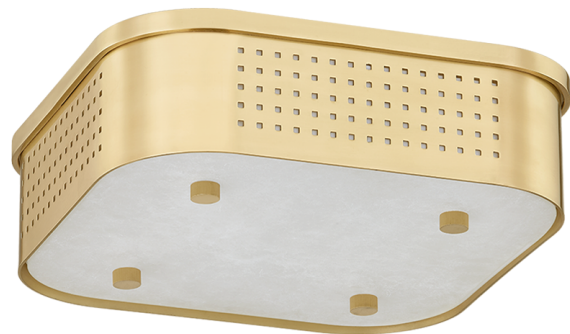

# MADISON SQUARE

4114-AGB

Bringing two striking materials together, Madison Square features a thick panel of alabaster recessed into a sleek metal shade. Perforations in the shade add a graphic edge to this flush mount while facilitating side illumination. When the LED is illuminated, the milky alabaster comes alive with a warm, welcoming glow. Choose between two distinctive finish options: Aged Brass for a timeless elegance or Distressed Bronze for a more industrial feel.

\*Due to the one-of-a-kind nature of the medium, exact colors and patterns may vary slightly from the image shown.

## FINISHES

Aged Brass (AGB)  
Distressed Bronze (DB)

## DIMENSIONS

Height: 4.25"  
Width/Diameter: 13.25"  
Length: 13.25"  
Minimum Height: "  
Maximum Height: "  
Canopy/Backplate: 13.25"  
Hanging Type:  
Product Weight: 14.3lb