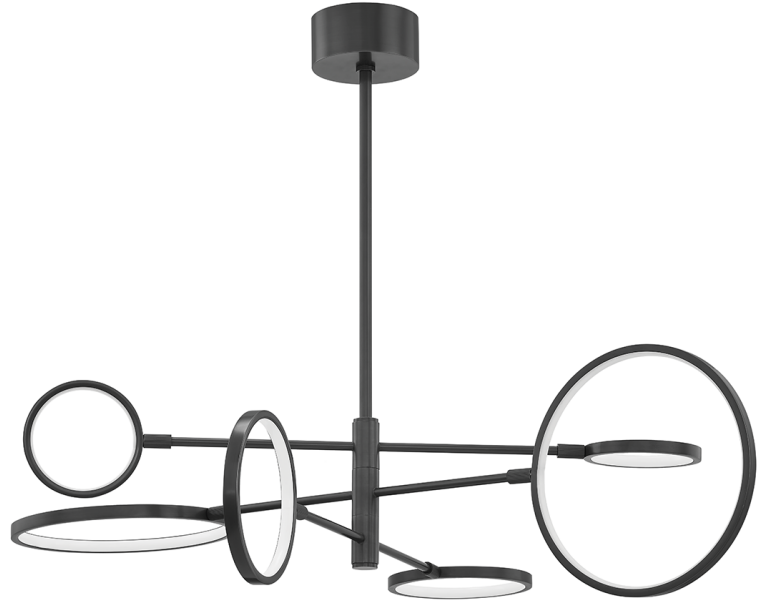

SATURN

4106-OB

FINISHES

AGED BRASS (AGB)
OLD BRONZE (OB)
POLISHED NICKEL (PN)
Coastal Suitable Finish (EPM): No

DIMENSIONS

Height: 13.25"
Width/Diameter: 44.5"
Minimum Height: 16.25"
Maximum Height: 70.25"
Canopy/Backplate: 5.5"
Hanging Type: 1-3" / 1-6" / 1-12" / 2-18" Stems
Product Weight: 15lb
Canopy/Backplate Shape: Round
Sloped Ceiling Compatible: No
Living Finish: No
Uplight Only: No

Shade

Shade 1: Glass
Shade 2: Glass
Shade 1 Top Width: 12"
Shade 2 Top Width: 8"
Replacement Glass Item #(s): GAS-004102-OB-S

ELECTRICAL

Bulb 1

Bulb Included: N/A
Socket: Integrated LED
Max Wattage: 55
Bulb Quantity: 0
Bulb Included: No
Wire Length: 120"
Dimmer Type: ELV, TRIAC, 0-10 VOLT
Gem Box Required (2"x3"): No
Dark Sky: No

SHIPPING

Carton 1: 32" x 28" x 7"
Carton 1 Weight: 19lb
Shipping Method: Ground
Country of Origin: CN