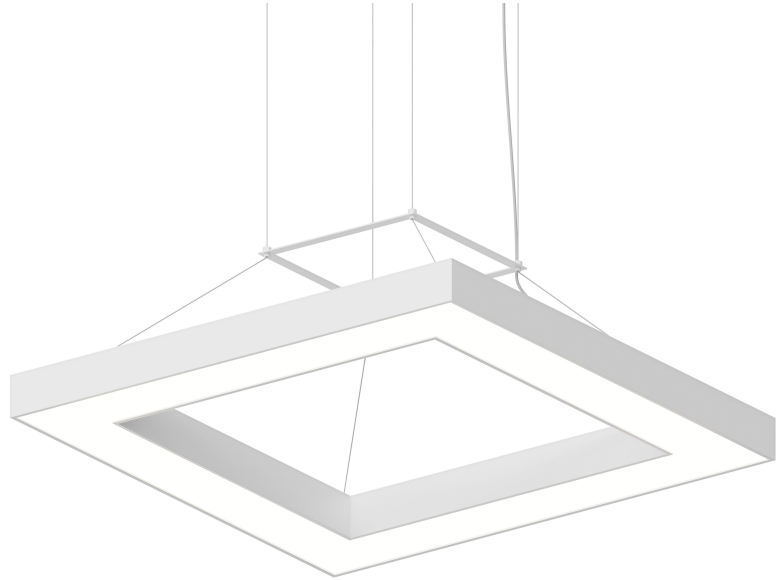

PI

3986.03

A family of geometric chandeliers and flush mounts, Pi includes pared-down circular and square profiles that emit atmospheric light in an unobtrusive, utilitarian way. In the chandelier version, the large block shapes are available with both open and closed silhouettes. In multiple sizes and finishes of Satin White, Bright Satin Aluminum, and Satin Black, this family provides sleek contemporary lighting for expansive spaces.

FINISHES

Satin White

DIMENSIONS / SPECS

Height: 2.5"

Width/Diameter: 30"

Length: 30"

Minimum Height: 16"

Maximum Height: 240"

Canopy/Backplate: 1.75"

Hanging Type: 20' Adjustable Cable

Product Weight: 26.4lb

Canopy/Backplate Shape: Round

Sloped Ceiling Compatible: Yes

Living Finish: No

Uplight Only: No

Shade 1: Metal

Shade 1 Finish: Satin White

ELECTRICAL

Bulb 1

Bulb Included: N/A

Socket: Integrated LED

Bulb Type: LED

Max Wattage: 72

Bulb Quantity: 1

Wire Length: 240"

Cord Type: AIRCRAFT CABLE

Dimmer Type: ELV, TRIAC, 0-10 VOLT

Gem Box Required (2"x3"): No

Dark Sky: No

CRI: 90

Color Temp.: 3000k

Lumens: 2190

Title 24: No

Field Serviceable: No

Initial Lumens: 3200

IP Rating: N/A

SHIPPING

Carton 1: 34" x 34" x 5"

Carton 1 Weight: 25lb

Shipping Method: Ground

Country of Origin: