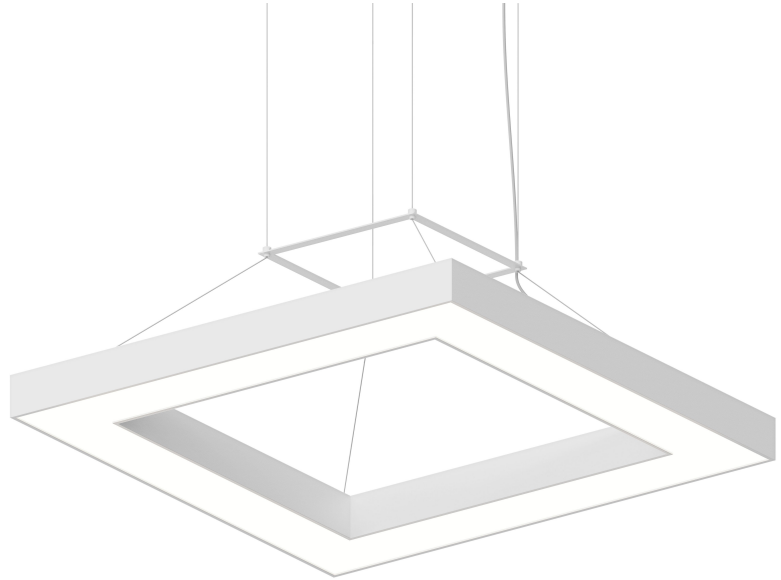

PI

3986.03-35

A family of geometric chandeliers and flush mounts, Pi includes pared-down circular and square profiles that emit atmospheric light in an unobtrusive, utilitarian way. In the chandelier version, the large block shapes are available with both open and closed silhouettes. In multiple sizes and finishes of Satin White, Bright Satin Aluminum, and Satin Black, this family provides sleek contemporary lighting for expansive spaces.

FINISHES

Satin White

DIMENSIONS / SPECS

Height: 2.5"

Width/Diameter: 30"

Length: 30"

Minimum Height: 16"

Maximum Height: 240"

Canopy/Backplate: 1.75"

Hanging Type: 20' Adjustable Cable

Product Weight: 26.4lb

Canopy/Backplate Shape: Round

Sloped Ceiling Compatible: Yes

Living Finish: No

Uplight Only: No

Shade 1: Metal

Shade 1 Finish: Satin White

ELECTRICAL

Bulb 1

Bulb Included: N/A

Socket: Integrated LED

Bulb Type: LED

Max Wattage: 72

Bulb Quantity: 1

Wire Length: 240"

Cord Type: AIRCRAFT CABLE

Dimmer Type: ELV, TRIAC, 0-10 VOLT

Gem Box Required (2"x3"): No

Dark Sky: No

CRI: 90

Color Temp.: 3500k

Lumens: 2390

Title 24: No

Field Serviceable: No

Initial Lumens: 3500

IP Rating: N/A

SHIPPING

Carton 1: 33" x 33" x 7"

Carton 1 Weight: 30lb

Shipping Method: Ground

Country of Origin: