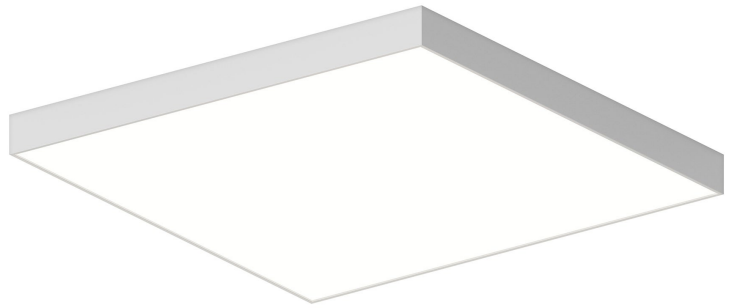

PI

3978.03

A family of geometric chandeliers and flush mounts, Pi includes pared-down circular and square profiles that emit atmospheric light in an unobtrusive, utilitarian way. In the chandelier version, the large block shapes are available with both open and closed silhouettes. In multiple sizes and finishes of Satin White, Bright Satin Aluminum, and Satin Black, this family provides sleek contemporary lighting for expansive spaces.

FINISHES

Satin White

DIMENSIONS / SPECS

Height: 4"

Width/Diameter: 30"

Length: 30"

Canopy/Backplate: 1.5"

Product Weight: 35.2lb

Canopy/Backplate Shape: Round

Sloped Ceiling Compatible: No

Living Finish: No

Uplight Only: No

Shade 1: Metal

Shade 1 Finish: Satin White

ELECTRICAL

Bulb 1

Bulb Included: N/A

Socket: Integrated LED

Bulb Type: LED

Max Wattage: 72

Bulb Quantity: 1

Dimmer Type: ELV, TRIAC, 0-10 VOLT

Gem Box Required (2"x3"): No

Dark Sky: No

CRI: 90

Color Temp.: 3000k

Lumens: 5950

Title 24: No

Field Serviceable: No

Initial Lumens: 8700

IP Rating: N/A

SHIPPING

Carton 1: 36" x 36" x 11"

Carton 1 Weight: 47lb

Shipping Method: Ground

Country of Origin: