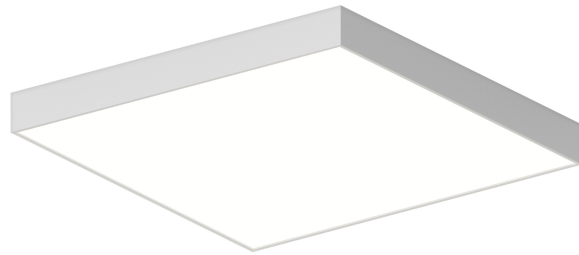

PI

3977.03

A family of geometric chandeliers and flush mounts, Pi includes pared-down circular and square profiles that emit atmospheric light in an unobtrusive, utilitarian way. In the chandelier version, the large block shapes are available with both open and closed silhouettes. In multiple sizes and finishes of Satin White, Bright Satin Aluminum, and Satin Black, this family provides sleek contemporary lighting for expansive spaces.

FINISHES

Satin White

DIMENSIONS / SPECS

Height: 4"

Width/Diameter: 24"

Length: 24"

Canopy/Backplate: 1.5"

Product Weight: 24.2lb

Canopy/Backplate Shape: Round

Sloped Ceiling Compatible: No

Living Finish: No

Uplight Only: No

Shade 1: Metal

Shade 1 Finish: Satin White

ELECTRICAL

Bulb 1

Bulb Included: N/A

Socket: Integrated LED

Bulb Type: LED

Max Wattage: 53

Bulb Quantity: 1

Dimmer Type: ELV, TRIAC, 0-10 VOLT

Gem Box Required (2"x3"): No

Dark Sky: No

CRI: 90

Color Temp.: 3000k

Lumens: 4380

Title 24: No

Field Serviceable: No

Initial Lumens: 6400

IP Rating: N/A

SHIPPING

Carton 1: 30" x 30" x 11"

Carton 1 Weight: 32lb

Shipping Method: Ground

Country of Origin: